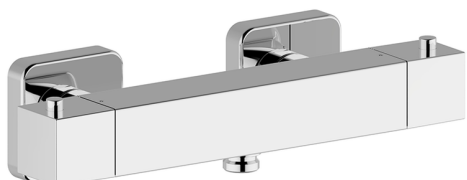

Thermostatic shower mixer NUOVA EGO_NET01010

MODEL **NET01010**

Thermostatic shower mixer, without shower set, 1/2" M flexible connection

AVAILABLE FINISHINGS

-  **21** 21 Chrome
-  **2F** 2F Brushed Nickel
-  **40** 40 Matt Black
-  **4Q** 4Q Matt White

CHARACTERISTICS

Cartridge Spare Parts **22.04A.AR - ZZ97279004**

Argo 2 (long filter) Thermostatic Valve

SafeTouch

The Huber SafeTouch system maintains the mixer body cool to the touch during operation.

Thermostatic