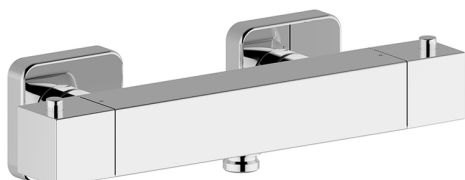

Thermostatic shower mixer NUOVA EGO_NET01010

MODEL **NET01010**

Thermostatic shower mixer, without shower set, 1/2" M flexible connection

AVAILABLE FINISHINGS

-  **21** 21 Chrome
-  **2F** 2F Brushed Nickel
-  **40** 40 Matt Black
-  **4Q** 4Q Matt White

CHARACTERISTICS

Cartridge Spare Parts **22.04A.AR - ZZ97279004**

Argo 2 (long filter) Thermostatic Valve

SafeTouch

The Huber SafeTouch system maintains the mixer body cool to the touch during operation.

Thermostatic