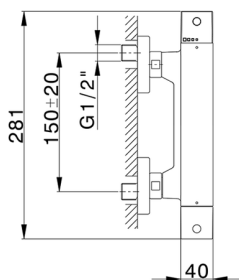

Thermostatic shower mixer NUOVA EGO_NET01010

MODEL **NET01010**

Thermostatic shower mixer, without shower set, 1/2" M flexible connection

AVAILABLE FINISHINGS

-  **21** 21 Chrome
-  **2F** 2F Brushed Nickel
-  **40** 40 Matt Black
-  **4Q** 4Q Matt White

CHARACTERISTICS

Cartridge Spare Parts **22.04A.AR - ZZ97279004**

Argo 2 (long filter) Thermostatic Valve

SafeTouch

The Huber SafeTouch system maintains the mixer body cool to the touch during operation.

Thermostatic