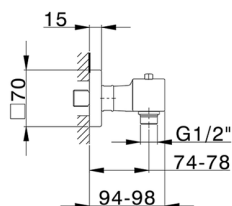

Thermostatic shower mixer NUOVA EGO_NET01010

MODEL **NET01010**

Thermostatic shower mixer, without shower set, 1/2" M flexible connection

AVAILABLE FINISHINGS

-  **21** 21 Chrome
-  **2F** 2F Brushed Nickel
-  **40** 40 Matt Black
-  **4Q** 4Q Matt White

CHARACTERISTICS

Cartridge Spare Parts **22.04A.AR - ZZ97279004**

Argo 2 (long filter) Thermostatic Valve

SafeTouch

The Huber SafeTouch system maintains the mixer body cool to the touch during operation.

Thermostatic