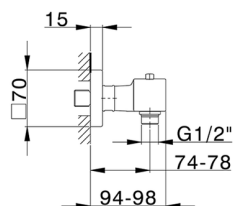

Thermostatic shower mixer NUOVA EGO_NET01010

MODEL **NET01010**

Thermostatic shower mixer, without shower set, 1/2" M flexible connection

AVAILABLE FINISHINGS

-  **21** 21 Chrome
-  **2F** 2F Brushed Nickel
-  **40** 40 Matt Black
-  **4Q** 4Q Matt White

CHARACTERISTICS

Cartridge Spare Parts **22.04A.AR - ZZ97279004**

Argo 2 (long filter) Thermostatic Valve

SafeTouch

The Huber SafeTouch system maintains the mixer body cool to the touch during operation.

Thermostatic