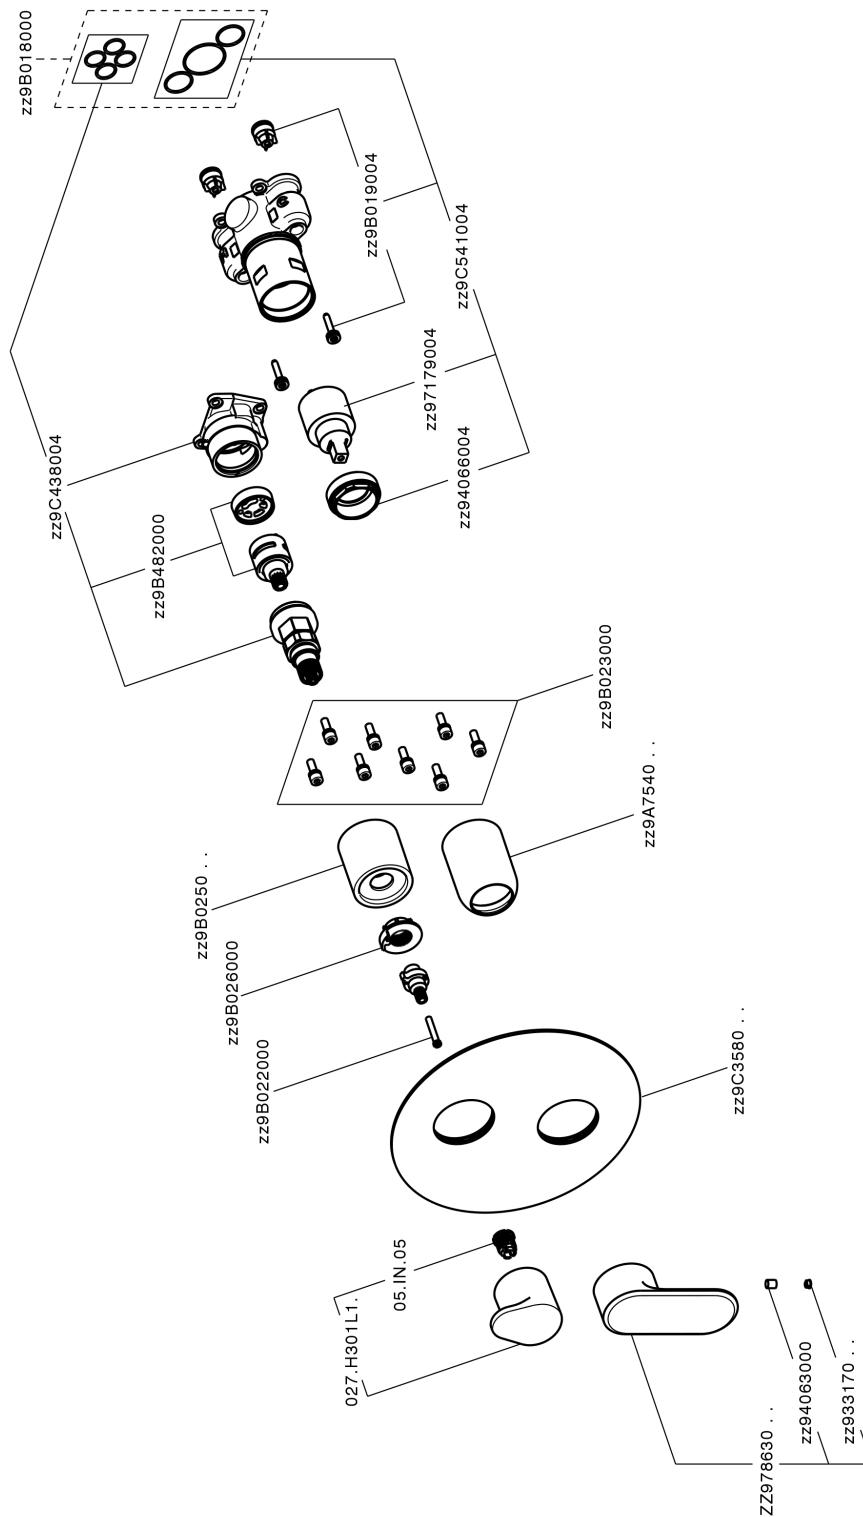

Exposed part for Single Lever One Box Valve LEVITY_LY0BM030

MODEL **LY0BM030**

Exposed part for Single Lever One Box Valve, with 2-3 outlet diverter, Minimum depth of installation: 67 mm, without concealed part, for items ZB00B030-ZB00B031

AVAILABLE FINISHINGS

-  **21** 21 Chrome
-  **2B** 2B Polished Nickel
-  **2F** 2F Brushed Nickel
-  **40** 40 Matt Black
-  **4Q** 4Q Matt White

CHARACTERISTICS

Cartridge Spare Parts **ZZ97179000**

35 mm Cartridge

Installation **Concealed**

Required concealed parts **ZB00B031**

ZB00B030

Exposed part for Single Lever One Box Valve LEVITY_LY0BM030

LY0BM030

<https://en.huberitalia.com/exposed-part-for-single-lever-one-box-valve-levity-ly0bm030>

One Box Universal Concealed Part ONE BOX_ZB00B031

MODEL **ZB00B031**

One Box Universal Concealed Part, for 1 or 2 or 3 outlet thermostatic or single lever, without trim kit, with noise reducers, with sealing gasket