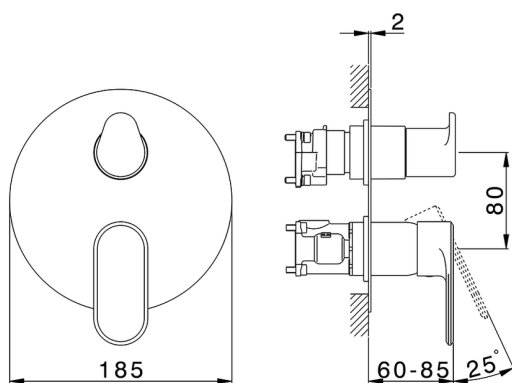

Exposed part for Single Lever One Box Valve LEVITY_LY0BM030

MODEL **LY0BM030**

Exposed part for Single Lever One Box Valve, with 2-3 outlet diverter, Minimum depth of installation: 67 mm, without concealed part, for items ZB00B030-ZB00B031

AVAILABLE FINISHINGS

-  **21** 21 Chrome
-  **2B** 2B Polished Nickel
-  **2F** 2F Brushed Nickel
-  **40** 40 Matt Black
-  **4Q** 4Q Matt White

CHARACTERISTICS

Cartridge Spare Parts **ZZ97179000**

35 mm Cartridge

Installation **Concealed**

Required concealed parts **ZB00B031**

ZB00B030

Exposed part for Single Lever One Box Valve LEVITY_LY0BM030

LY0BM030

<https://en.huberitalia.com/exposed-part-for-single-lever-one-box-valve-levity-ly0bm030>