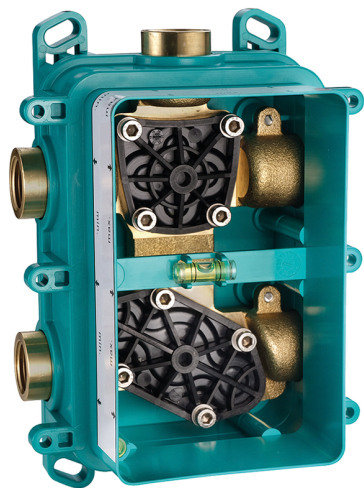

Exposed part for Single Lever One Box Valve LEVITY_LY0BM030

MODEL **LY0BM030**

Exposed part for Single Lever One Box Valve, with 2-3 outlet diverter, Minimum depth of installation: 67 mm, without concealed part, for items ZB00B030-ZB00B031

AVAILABLE FINISHINGS

04 04 Without finishing

CHARACTERISTICS

Concealed	1
Installation	Concealed

Thermostatic

The Huber thermostatic is your personal water manager, helping you to handle, control and save water and energy.

One Box Universal Concealed Part ONE BOX_ZB00B030

MODEL **ZB00B030**

One Box Universal Concealed Part, for 1 or 2 or 3 outlet thermostatic or single lever, without trim kit, without noise reducers, with sealing gasket

AVAILABLE FINISHINGS

 **04** 04 Without finishing

CHARACTERISTICS

Concealed **1**
Installation **Concealed**

Thermostatic

The Huber thermostatic is your personal water manager, helping you to handle, control and save water and energy.