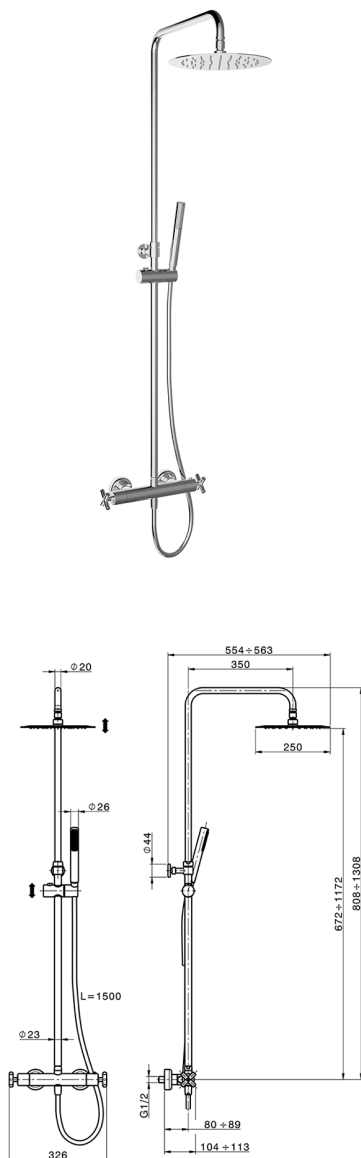

2-function Thermostatic shower set SUITE_SUC8201D

MODEL **SUC8201D**

2-function Thermostatic shower set, 2-outlet devia stop, adjustable Riser Column, sliding handshower bracket, 26 mm ABS minimalistic one spray handshower, D.250 mm INOX round showerhead, 150 cm smooth SUPREME Flexible Hose

AVAILABLE FINISHINGS

CHARACTERISTICS

Cartridge Spare Parts **24.04A.PP**

8x20 Plus P Thermostatic Valve

DeviaStop

The Huber Devia Stop technology allows to adjust the water flow and to direct it to the selected output point (overhead soaker, hand shower, etc).