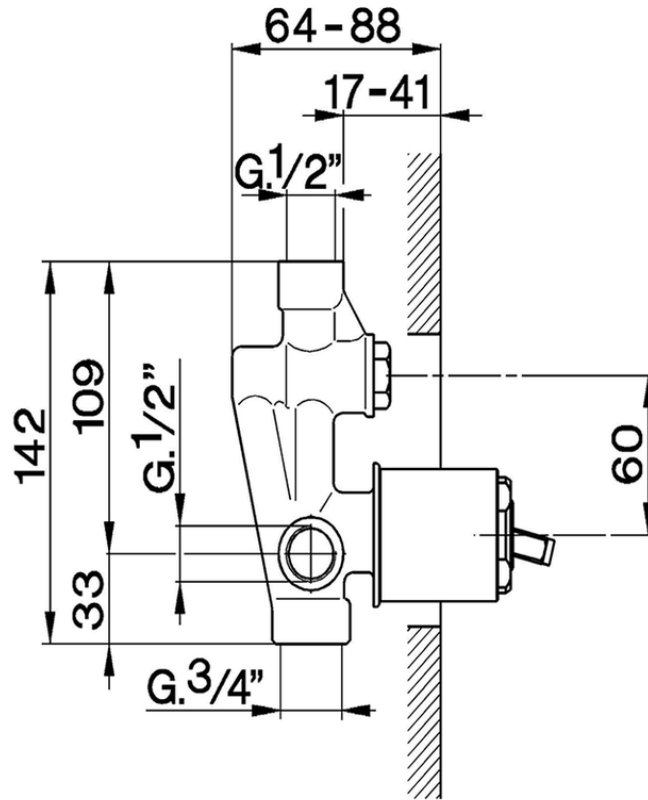

Exposed part for concealed S.L.bath-shower valve CROISSETTE_CM002100

CM002100

<https://en.huberitalia.com/exposed-part-for-concealed-s-l-bath-shower-valve-croisette-cm002100>

ZB002210

<https://en.huberitalia.com/concealed-single-lever-bath-shower-valve-concealed-zb002210>