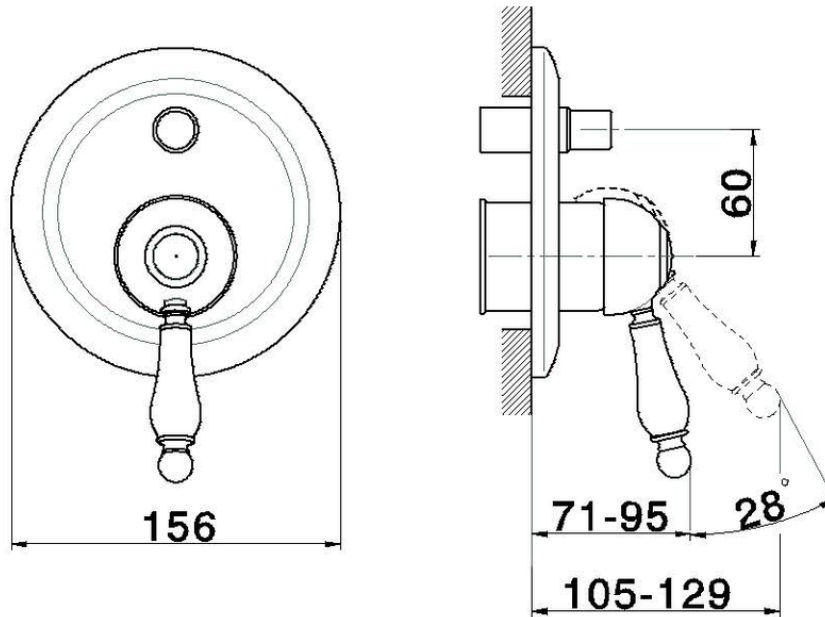

Exposed part for concealed S.L.bath-shower valve CROISSETTE_CM002100

CM002100

<https://en.huberitalia.com/exposed-part-for-concealed-s-l-bath-shower-valve-croisette-cm002100>

ZB002210

<https://en.huberitalia.com/concealed-single-lever-bath-shower-valve-concealed-zb002210>