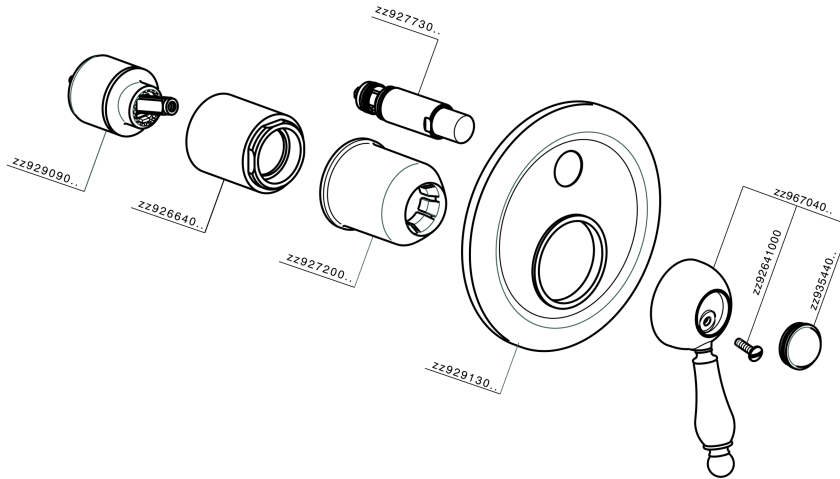

Exposed part for concealed S.L.bath-shower valve CROISSETTE_CM002100

CM002100

<https://en.huberitalia.com/exposed-part-for-concealed-s-l-bath-shower-valve-croisette-cm002100>

Concealed single lever bath-shower valve CONCEALED_ZB002210

ZB002210

<https://en.huberitalia.com/concealed-single-lever-bath-shower-valve-concealed-zb002210>

2024-11-15