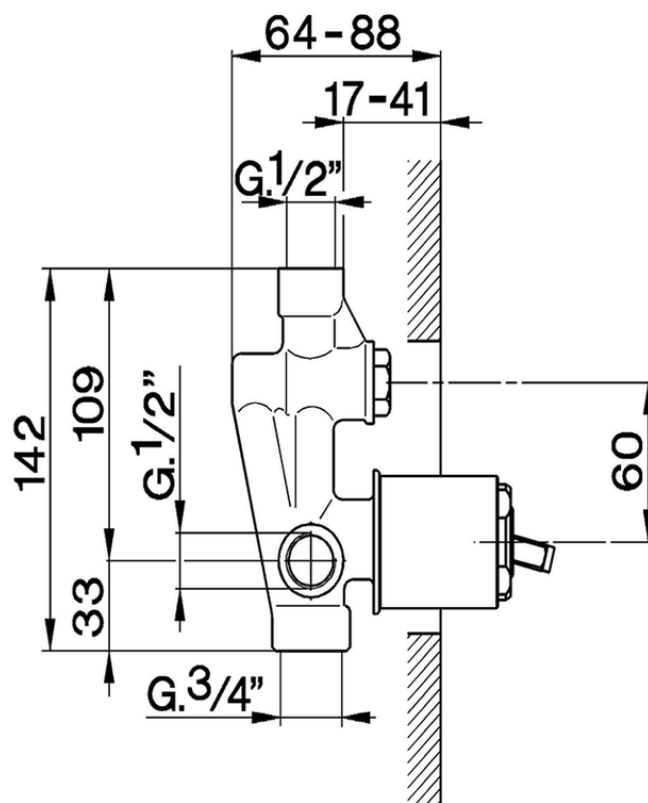

Exposed part for concealed S.L.bath-shower valve CROISSETTE_CM002100

CM002100

<https://en.huberitalia.com/exposed-part-for-concealed-s-l-bath-shower-valve-croisette-cm002100>

ZB002210

<https://en.huberitalia.com/concealed-single-lever-bath-shower-valve-concealed-zb002210>