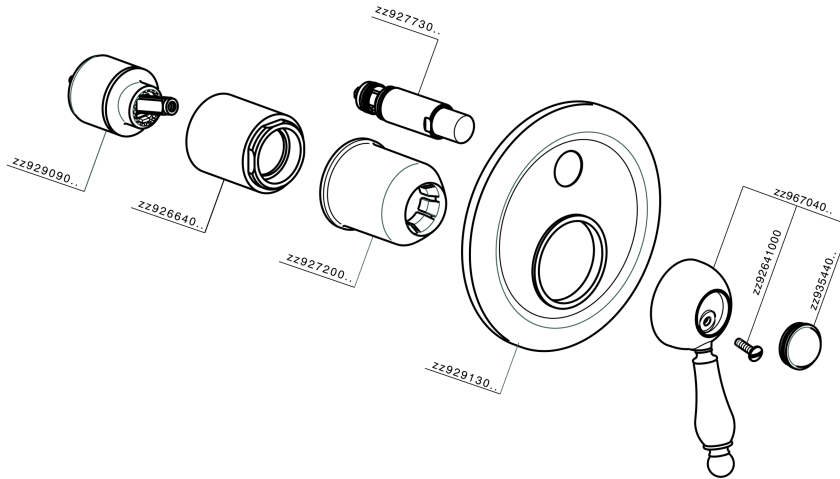

## Exposed part for concealed S.L.bath-shower valve CROISSETTE\_CM002100

CM002100

<https://en.huberitalia.com/exposed-part-for-concealed-s-l-bath-shower-valve-croisette-cm002100>

## Concealed single lever bath-shower valve CONCEALED\_ZB002210

ZB002210

<https://en.huberitalia.com/concealed-single-lever-bath-shower-valve-concealed-zb002210>

2024-11-15