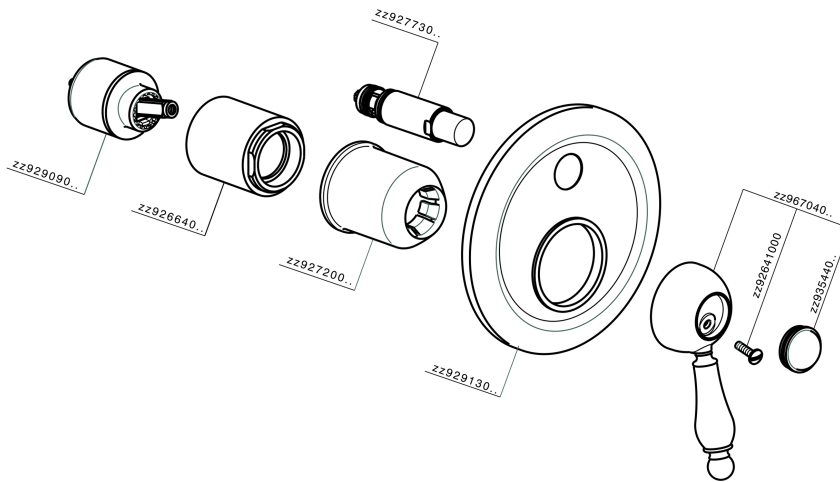

## Exposed part for concealed S.L.bath-shower valve CROISSETTE\_CM002100

CM002100

<https://en.huberitalia.com/exposed-part-for-concealed-s-l-bath-shower-valve-croisette-cm002100>

## Concealed single lever bath-shower valve CONCEALED\_ZB002210

ZB002210

<https://en.huberitalia.com/concealed-single-lever-bath-shower-valve-concealed-zb002210>

2024-11-15