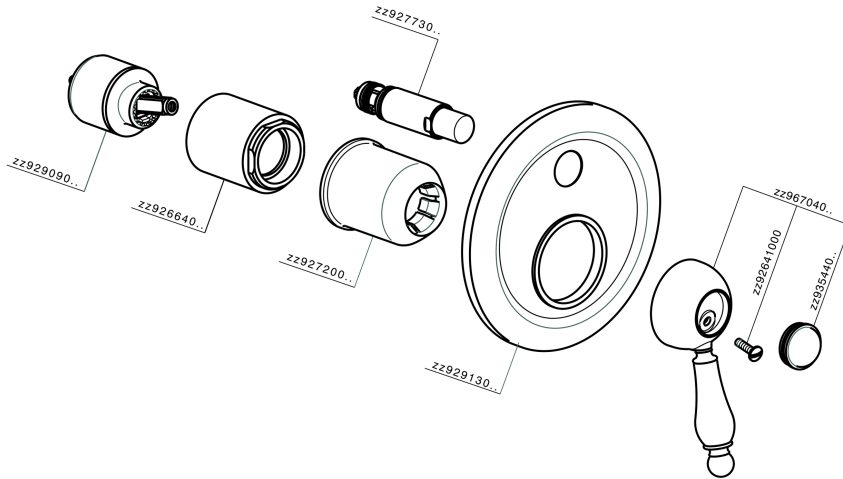

Exposed part for concealed S.L.bath-shower valve CROISSETTE_CM002100

MODEL **CM002100**

Exposed part for concealed S.L.bath-shower valve, 2-outlet automatic diverter, without concealed part, for item ZB002210

AVAILABLE FINISHINGS

-  **21** 21 Chrome
-  **27** 27 Old Bronze
-  **2G** 2G Antique Gold
-  **2W** 2W Brushed Gold

CHARACTERISTICS

Installation **Concealed**
 Required concealed parts **ZB002210**

Exposed part for concealed S.L.bath-shower valve CROISSETTE_CM002100

CM002100

<https://en.huberitalia.com/exposed-part-for-concealed-s-l-bath-shower-valve-croisette-cm002100>

Concealed single lever bath-shower valve CONCEALED_ZB002210

MODEL **ZB002210**

Concealed single lever bath-shower valve, 1/2" and 3/4" 2-outlet diverter, without trim kit

AVAILABLE FINISHINGS

04 04 Without finishing

CHARACTERISTICS

Installation	Concealed
Cartridge Spare Parts	ZZ92909000
43 mm Cartridge	
Concealed	1

2024-11-15