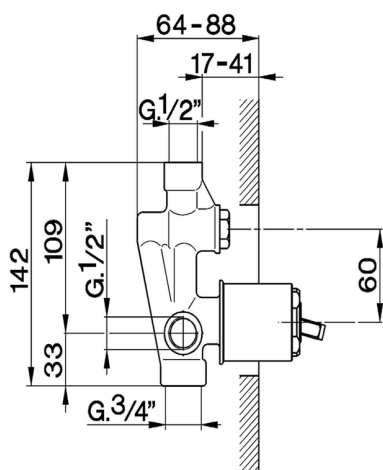

AVAILABLE FINISHINGS

-  **21** 21 Chrome
-  **27** 27 Old Bronze
-  **2G** 2G Antique Gold
-  **2W** 2W Brushed Gold

CHARACTERISTICS

Installation **Concealed**
 Required concealed parts **ZB002210**

Exposed part for concealed S.L.bath-shower valve CROISSETTE_CM002100

CM002100

<https://en.huberitalia.com/exposed-part-for-concealed-s-l-bath-shower-valve-croisette-cm002100>

Concealed single lever bath-shower valve CONCEALED_ZB002210

MODEL **ZB002210**

Concealed single lever bath-shower valve, 1/2" and 3/4" 2-outlet diverter, without trim kit

AVAILABLE FINISHINGS

04 04 Without finishing

CHARACTERISTICS

Installation	Concealed
Cartridge Spare Parts	ZZ92909000
43 mm Cartridge	
Concealed	1

2024-11-15