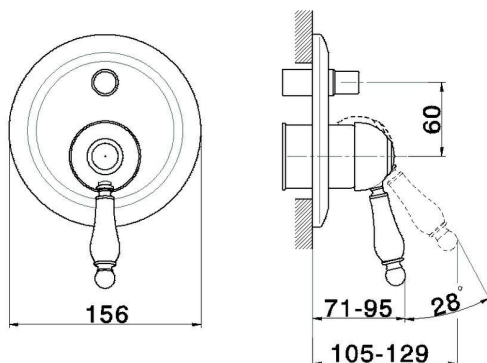

Exposed part for concealed S.L.bath-shower valve CROISSETTE_CM002100

MODEL **CM002100**

Exposed part for concealed S.L.bath-shower valve, 2-outlet automatic diverter, without concealed part, for item ZB002210

AVAILABLE FINISHINGS

-  **21** 21 Chrome
-  **27** 27 Old Bronze
-  **2G** 2G Antique Gold
-  **2W** 2W Brushed Gold

CHARACTERISTICS

Installation **Concealed**
 Required concealed parts **ZB002210**

Exposed part for concealed S.L.bath-shower valve CROISSETTE_CM002100

CM002100

<https://en.huberitalia.com/exposed-part-for-concealed-s-l-bath-shower-valve-croisette-cm002100>

Concealed single lever bath-shower valve CONCEALED_ZB002210

MODEL **ZB002210**

Concealed single lever bath-shower valve, 1/2" and 3/4" 2-outlet diverter, without trim kit

AVAILABLE FINISHINGS

04 04 Without finishing

CHARACTERISTICS

Installation	Concealed
Cartridge Spare Parts	ZZ92909000
43 mm Cartridge	
Concealed	1

2024-11-15