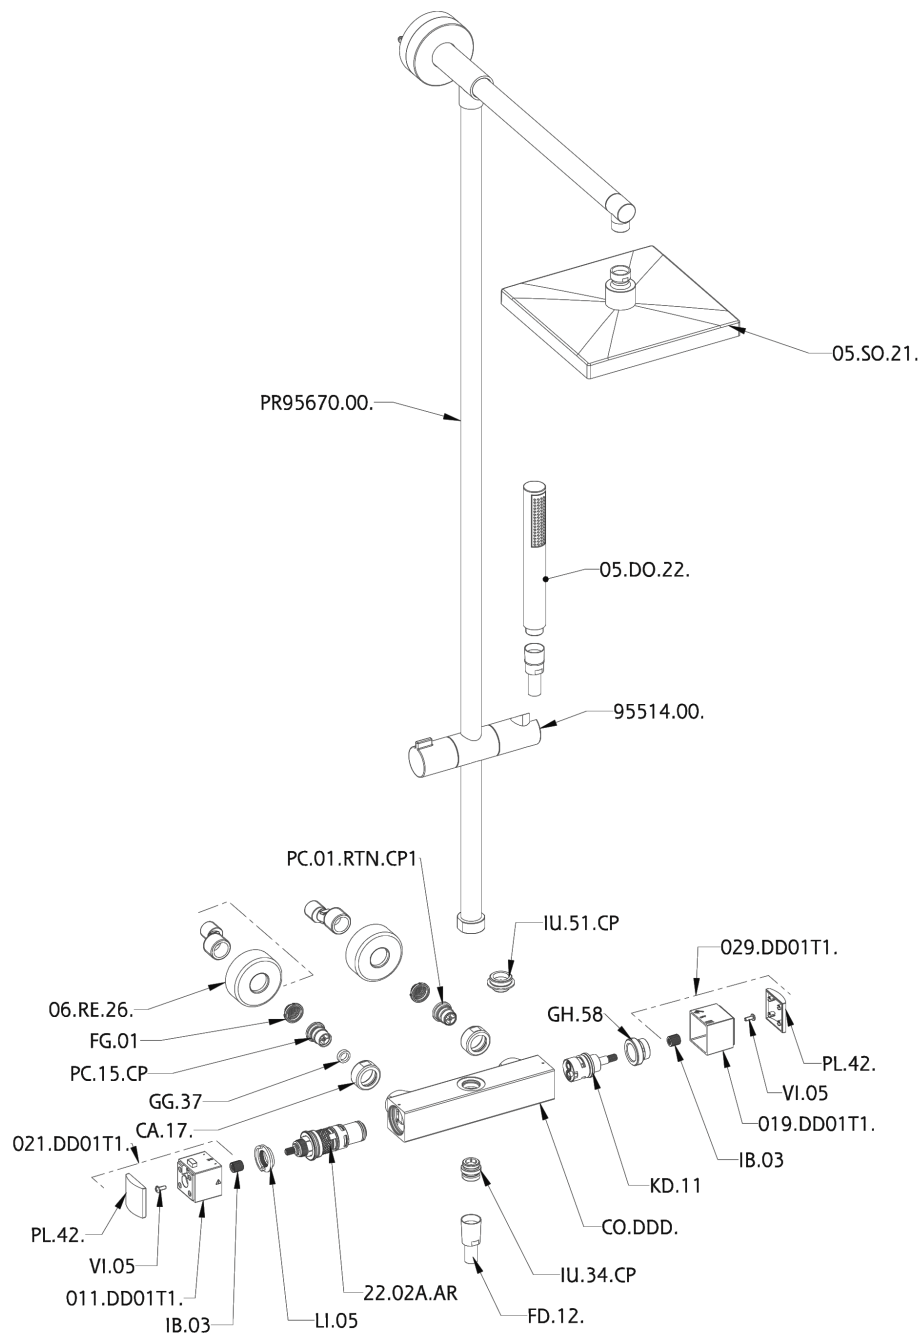

2-function Thermostatic shower set COLUMNS_DDC78010

MODEL **DDC78010**

2-function Thermostatic shower set, 2-outlet devia stop, not adjustable column, sliding shower bracket, ABS D.26 minimalistic one spray handshower, 250x250 mm Brass square showerhead 8 mm thick, 150 cm smooth SUPREME Flexible Hose

AVAILABLE FINISHINGS

CHARACTERISTICS

Cartridge Spare Parts **22.04A.AR - ZZ97279004**

Argo 2 (long filter) Thermostatic Valve

DeviaStop

The Huber Devia Stop technology allows to adjust the water flow and to direct it to the selected output point (overhead soaker, hand shower, etc).

SafeTouch

The Huber SafeTouch system maintains the mixer body cool to the touch during operation.

Thermostatic

The Huber thermostatic is your personal water manager, helping you to handle, control and save water and energy.

2-function Thermostatic shower set COLUMNS_DDC78010

DDC78010

<https://en.huberitalia.com/2-function-thermostatic-shower-set-columns-ddc78010>

2026-06-06