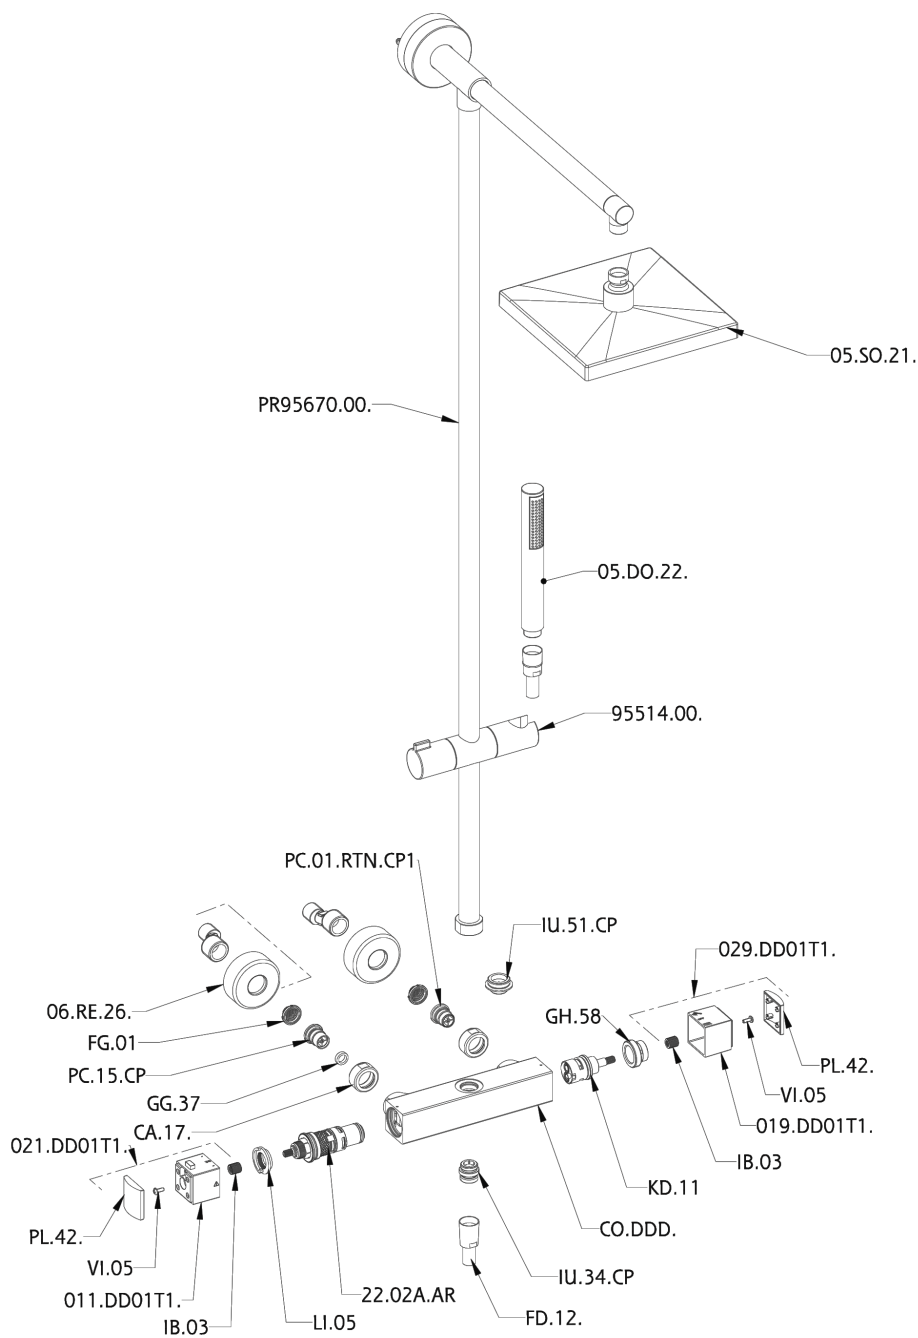

2-function Thermostatic shower set COLUMNS_DDC78010

DDC78010

<https://en.huberitalia.com/2-function-thermostatic-shower-set-columns-ddc78010>

2026-06-27