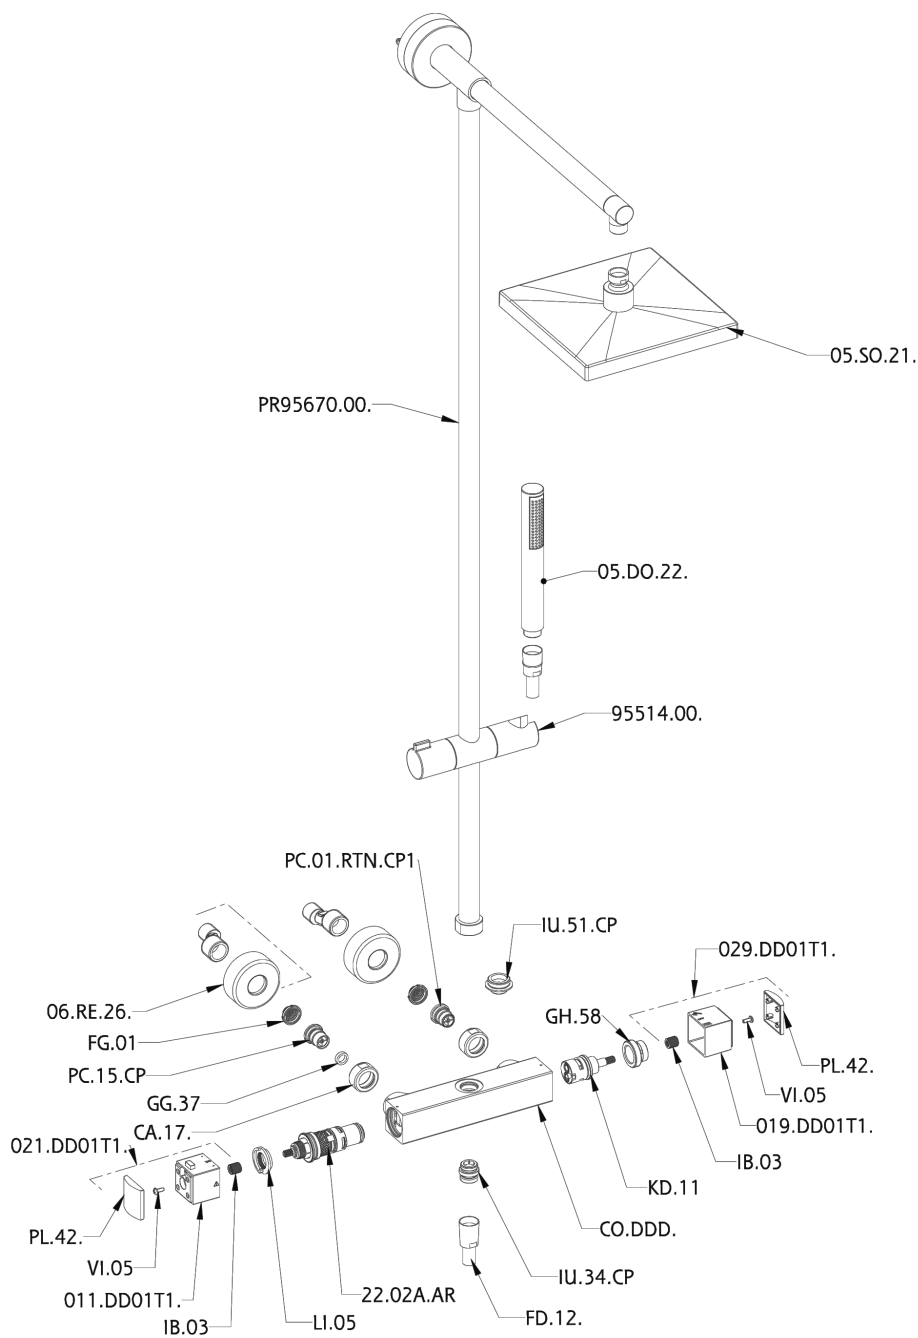

2-function Thermostatic shower set COLUMNS_DDC78010

MODEL **DDC78010**

2-function Thermostatic shower set, 2-outlet devia stop, not adjustable column, sliding shower bracket, ABS D.26 minimalistic one spray handshower, 250x250 mm Brass square showerhead 8 mm thick, 150 cm smooth SUPREME Flexible Hose

AVAILABLE FINISHINGS

CHARACTERISTICS

Cartridge Spare Parts **22.04A.AR - ZZ97279004**

Argo 2 (long filter) Thermostatic Valve

DeviaStop

The Huber Devia Stop technology allows to adjust the water flow and to direct it to the selected output point (overhead soaker, hand shower, etc).

SafeTouch

The Huber SafeTouch system maintains the mixer body cool to the touch during operation.

Thermostatic

The Huber thermostatic is your personal water manager, helping you to handle, control and save water and energy.

2-function Thermostatic shower set COLUMNS_DDC78010

DDC78010

<https://en.huberitalia.com/2-function-thermostatic-shower-set-columns-ddc78010>

2026-05-17