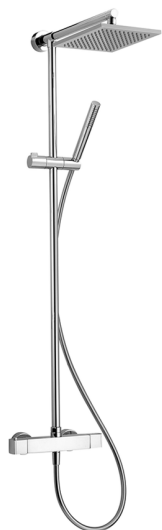

2-function Thermostatic shower set COLUMNS_DDC78010

MODEL **DDC78010**

2-function Thermostatic shower set, 2-outlet devia stop, not adjustable column, sliding shower bracket, ABS D.26 minimalistic one spray handshower, 250x250 mm Brass square showerhead 8 mm thick, 150 cm smooth SUPREME Flexible Hose

AVAILABLE FINISHINGS

CHARACTERISTICS

Cartridge Spare Parts **22.04A.AR - ZZ97279004**

Argo 2 (long filter) Thermostatic Valve

DeviaStop

The Huber Devia Stop technology allows to adjust the water flow and to direct it to the selected output point (overhead soaker, hand shower, etc).

SafeTouch

The Huber SafeTouch system maintains the mixer body cool to the touch during operation.

Thermostatic

The Huber thermostatic is your personal water manager, helping you to handle, control and save water and energy.

2-function Thermostatic shower set COLUMNS_DDC78010

DDC78010

<https://en.huberitalia.com/2-function-thermostatic-shower-set-columns-ddc78010>

2026-06-06