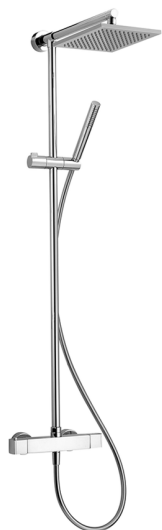

2-function Thermostatic shower set COLUMNS_DDC78010

MODEL **DDC78010**

2-function Thermostatic shower set, 2-outlet devia stop, not adjustable column, sliding shower bracket, ABS D.26 minimalistic one spray handshower, 250x250 mm Brass square showerhead 8 mm thick, 150 cm smooth SUPREME Flexible Hose

AVAILABLE FINISHINGS

CHARACTERISTICS

Cartridge Spare Parts **22.04A.AR - ZZ97279004**

Argo 2 (long filter) Thermostatic Valve

DeviaStop

The Huber Devia Stop technology allows to adjust the water flow and to direct it to the selected output point (overhead soaker, hand shower, etc).

SafeTouch

The Huber SafeTouch system maintains the mixer body cool to the touch during operation.

Thermostatic

The Huber thermostatic is your personal water manager, helping you to handle, control and save water and energy.

2-function Thermostatic shower set COLUMNS_DDC78010

DDC78010

<https://en.huberitalia.com/2-function-thermostatic-shower-set-columns-ddc78010>

2026-05-17