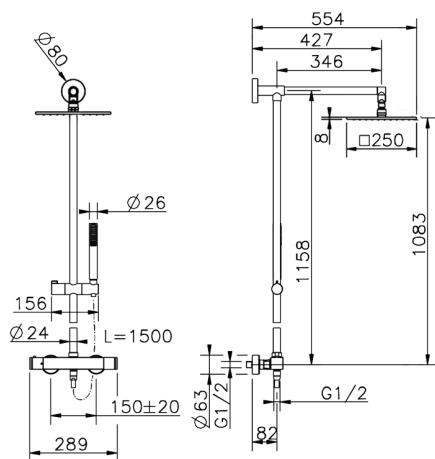

2-function Thermostatic shower set COLUMNS_DDC78010

MODEL **DDC78010**

2-function Thermostatic shower set, 2-outlet devia stop, not adjustable column, sliding shower bracket, ABS D.26 minimalistic one spray handshower, 250x250 mm Brass square showerhead 8 mm thick, 150 cm smooth SUPREME Flexible Hose

AVAILABLE FINISHINGS

CHARACTERISTICS

Cartridge Spare Parts **22.04A.AR - ZZ97279004**

Argo 2 (long filter) Thermostatic Valve

DeviaStop

The Huber Devia Stop technology allows to adjust the water flow and to direct it to the selected output point (overhead soaker, hand shower, etc).

2-function Thermostatic shower set COLUMNS_DDC78010

DDC78010

<https://en.huberitalia.com/2-function-thermostatic-shower-set-columns-ddc78010>

2026-05-17