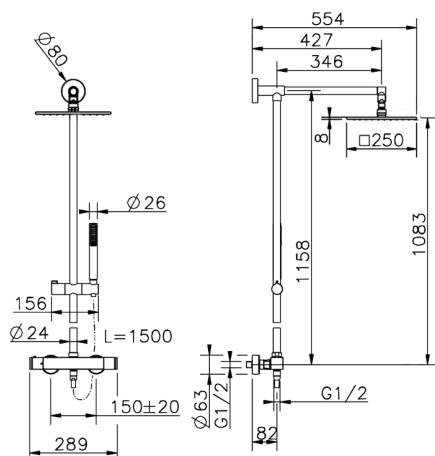

## 2-function Thermostatic shower set COLUMNS\_DDC78010

MODEL **DDC78010**

2-function Thermostatic shower set, 2-outlet devia stop, not adjustable column, sliding shower bracket, ABS D.26 minimalistic one spray handshower, 250x250 mm Brass square showerhead 8 mm thick, 150 cm smooth SUPREME Flexible Hose

AVAILABLE FINISHINGS

CHARACTERISTICS

Cartridge Spare Parts **22.04A.AR - ZZ97279004**

**Argo 2 (long filter) Thermostatic Valve**

### DeviaStop

The Huber Devia Stop technology allows to adjust the water flow and to direct it to the selected output point (overhead soaker, hand shower, etc).