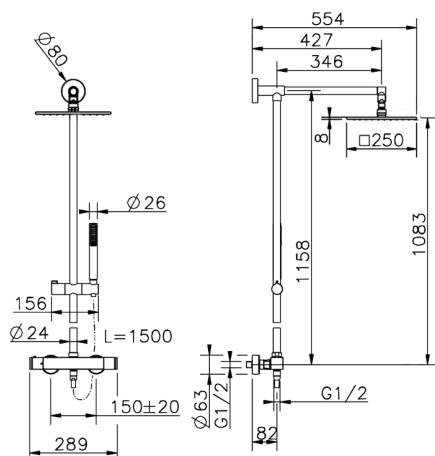

2-function Thermostatic shower set COLUMNS_DDC78010

MODEL **DDC78010**

2-function Thermostatic shower set, 2-outlet devia stop, not adjustable column, sliding shower bracket, ABS D.26 minimalistic one spray handshower, 250x250 mm Brass square showerhead 8 mm thick, 150 cm smooth SUPREME Flexible Hose

AVAILABLE FINISHINGS

CHARACTERISTICS

Cartridge Spare Parts **22.04A.AR - ZZ97279004**

Argo 2 (long filter) Thermostatic Valve

DeviaStop

The Huber Devia Stop technology allows to adjust the water flow and to direct it to the selected output point (overhead soaker, hand shower, etc).

2-function Thermostatic shower set COLUMNS_DDC78010

DDC78010

<https://en.huberitalia.com/2-function-thermostatic-shower-set-columns-ddc78010>

2026-06-06