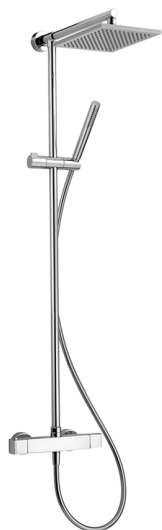

## 2-function Thermostatic shower set COLUMNS\_DDC78010

MODEL **DDC78010**

2-function Thermostatic shower set, 2-outlet devia stop, not adjustable column, sliding shower bracket, ABS D.26 minimalistic one spray handshower, 250x250 mm Brass square showerhead 8 mm thick, 150 cm smooth SUPREME Flexible Hose

AVAILABLE FINISHINGS

CHARACTERISTICS

Cartridge Spare Parts **22.04A.AR - ZZ97279004**

**Argo 2 (long filter) Thermostatic Valve**

### DeviaStop

The Huber Devia Stop technology allows to adjust the water flow and to direct it to the selected output point (overhead soaker, hand shower, etc).

### SafeTouch

The Huber SafeTouch system maintains the mixer body cool to the touch during operation.