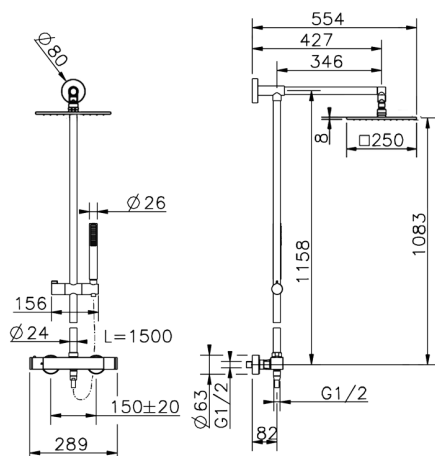

## 2-function Thermostatic shower set COLUMNS\_DDC78010

MODEL **DDC78010**

2-function Thermostatic shower set, 2-outlet devia stop, not adjustable column, sliding shower bracket, ABS D.26 minimalistic one spray handshower, 250x250 mm Brass square showerhead 8 mm thick, 150 cm smooth SUPREME Flexible Hose

AVAILABLE FINISHINGS

CHARACTERISTICS

Cartridge Spare Parts **22.04A.AR - ZZ97279004**

**Argo 2 (long filter) Thermostatic Valve**

### DeviaStop

The Huber Devia Stop technology allows to adjust the water flow and to direct it to the selected output point (overhead soaker, hand shower, etc).

## 2-function Thermostatic shower set COLUMNS\_DDC78010

DDC78010

<https://en.huberitalia.com/2-function-thermostatic-shower-set-columns-ddc78010>

2026-06-27