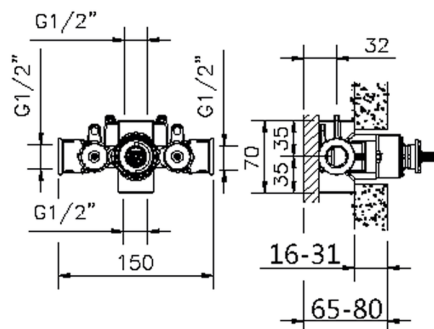

1/2" Concealed thermostatic shower valve CONCEALED_ZB007201

MODEL **ZB007201**

1/2" Concealed thermostatic shower valve, without Stopvalve, without trim kit

AVAILABLE FINISHINGS

 **04** 04 Without finishing

CHARACTERISTICS

Installation	Concealed
Cartridge Spare Parts	24.04A.PP
8x20 Plus P Thermostatic Valve	
Concealed	1

Thermostatic

The Huber thermostatic is your personal water manager, helping you to handle, control and save water and energy.