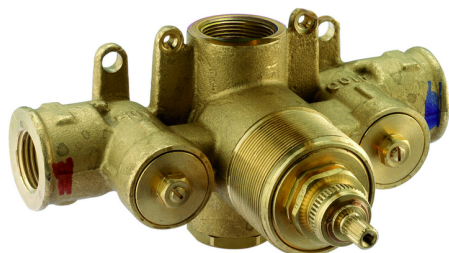

1/2" Concealed thermostatic shower valve CONCEALED_ZB007201

MODEL **ZB007201**

1/2" Concealed thermostatic shower valve, without Stopvalve, without trim kit

AVAILABLE FINISHINGS

 **04** 04 Without finishing

CHARACTERISTICS

Installation	Concealed
Cartridge Spare Parts	24.04A.PP
8x20 Plus P Thermostatic Valve	
Concealed	1

Thermostatic

The Huber thermostatic is your personal water manager, helping you to handle, control and save water and energy.