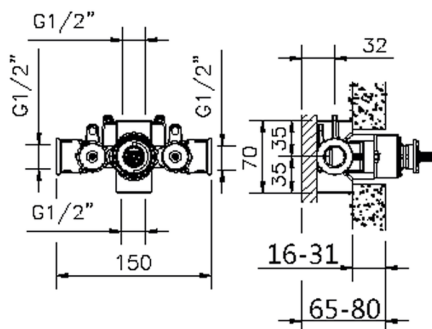

1/2" Concealed thermostatic shower valve CONCEALED_ZB007201

MODEL **ZB007201**

1/2" Concealed thermostatic shower valve, without Stopvalve, without trim kit

AVAILABLE FINISHINGS

 **04** 04 Without finishing

CHARACTERISTICS

Installation	Concealed
Cartridge Spare Parts	24.04A.PP
8x20 Plus P Thermostatic Valve	
Concealed	1

Thermostatic

The Huber thermostatic is your personal water manager, helping you to handle, control and save water and energy.