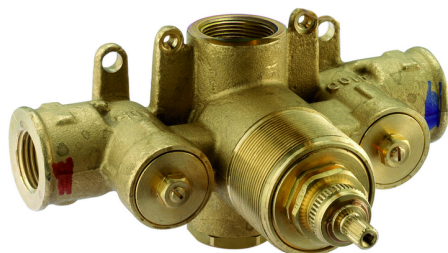

1/2" Concealed thermostatic shower valve CONCEALED_ZB007201

MODEL **ZB007201**

1/2" Concealed thermostatic shower valve, without Stopvalve, without trim kit

AVAILABLE FINISHINGS

 **04** 04 Without finishing

CHARACTERISTICS

Installation	Concealed
Cartridge Spare Parts	24.04A.PP
8x20 Plus P Thermostatic Valve	
Concealed	1

Thermostatic

The Huber thermostatic is your personal water manager, helping you to handle, control and save water and energy.