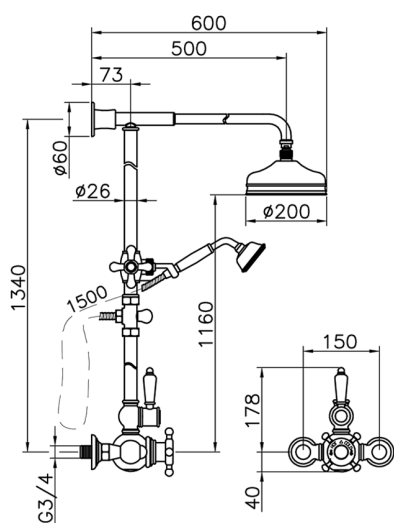

2-function Thermostatic shower set COLUMNS_590.VN21H.

MODEL **590.VN21H.**

2-function Thermostatic shower set, 2-outlet diverter, not adjustable Column, sliding handshower bracket, 78 mm Brass Classic one spray handshower, 200 mm Brass round showerhead, 150 cm Brass flexible hose

AVAILABLE FINISHINGS

-  **AC** AC Satin Brushed Nickel
-  **AG** AG Antique Gold
-  **BA** BA Old Bronze
-  **CR** CR Chrome
-  **2W** 2W Brushed Gold

CHARACTERISTICS

Cartridge Spare Parts **24.04A.PP**
8x20 Plus P Thermostatic Valve