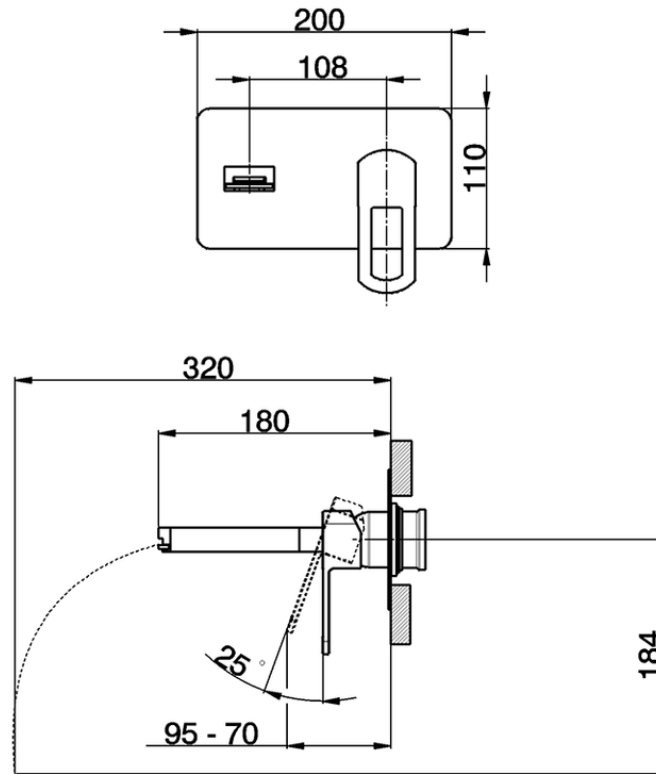

Exposed part for single lever washbasin valve DADO_DC005511

DC005511

<https://en.huberitalia.com/exposed-part-for-single-lever-washbasin-valve-dado-dc005511>

2024-12-22