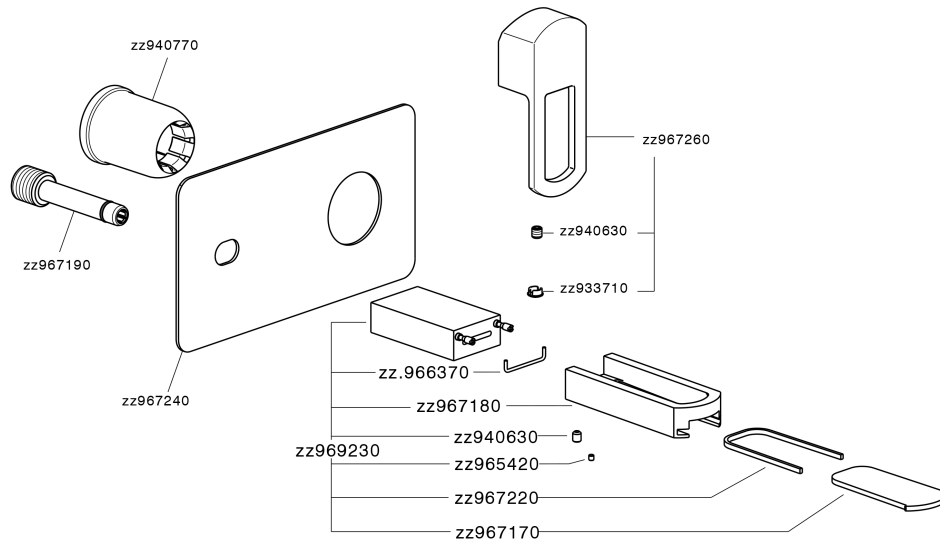

Exposed part for single lever washbasin valve DADO_DC005511

DC005511

<https://en.huberitalia.com/exposed-part-for-single-lever-washbasin-valve-dado-dc005511>

2024-12-22