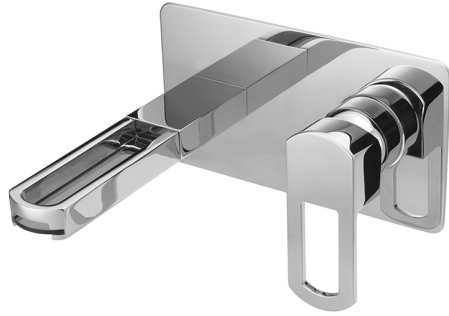

**Exposed part for single lever washbasin valve DADO\_DC005511**

MODEL **DC005511**

Exposed part for single lever washbasin valve, without concealed part, spout plate available in chrome or smoked finishin, spout L. 180 mm, for item Easy-Box ZB002450 and art.ZB025510

AVAILABLE FINISHINGS

**21** 21 Chrome

**2F** 2F Brushed Nickel

**6U** 6U Chrome/Smoked

CHARACTERISTICS

Installation **Concealed**

Required concealed parts **ZB025510**

Exposed part for single lever washbasin valve DADO\_DC005511