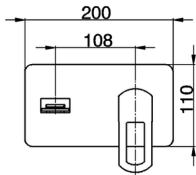

**Exposed part for single lever washbasin valve DADO\_DC005511**

MODEL **DC005511**

Exposed part for single lever washbasin valve, without concealed part, spout plate available in chrome or smoked finishin, spout L. 180 mm, for item Easy-Box ZB002450 and art.ZB025510

AVAILABLE FINISHINGS

**21** 21 Chrome

**2F** 2F Brushed Nickel

**6U** 6U Chrome/Smoked

CHARACTERISTICS

Installation **Concealed**

Required concealed parts **ZB025510**

Exposed part for single lever washbasin valve DADO\_DC005511