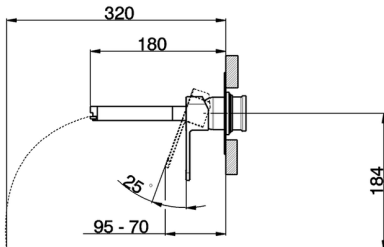

**Exposed part for single lever washbasin valve DADO\_DC005511**

MODEL **DC005511**

Exposed part for single lever washbasin valve, without concealed part, spout plate available in chrome or smoked finishin, spout L. 180 mm, for item Easy-Box ZB002450 and art.ZB025510

AVAILABLE FINISHINGS

**21** 21 Chrome

**2F** 2F Brushed Nickel

**6U** 6U Chrome/Smoked

CHARACTERISTICS

Installation **Concealed**

Required concealed parts **ZB025510**

Exposed part for single lever washbasin valve DADO\_DC005511