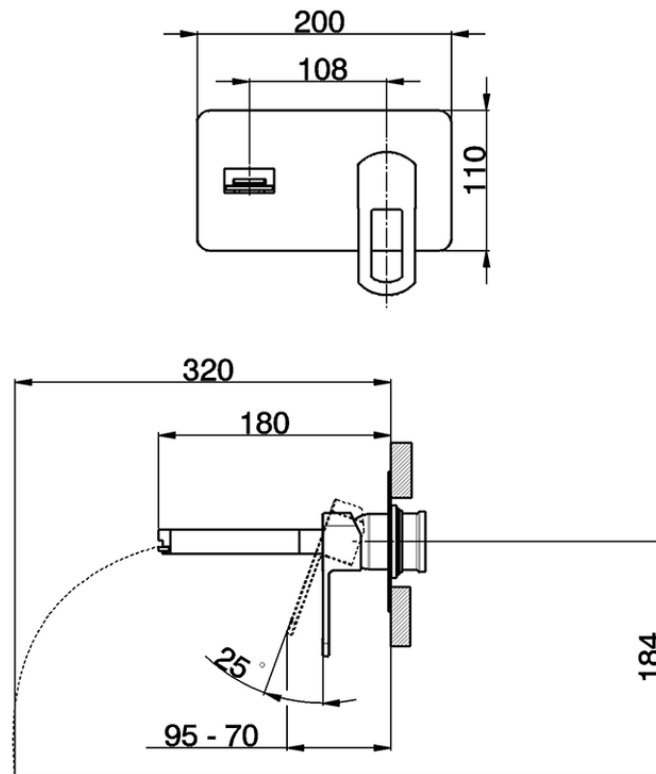

## Exposed part for single lever washbasin valve DADO\_DC005511

DC005511

<https://en.huberitalia.com/exposed-part-for-single-lever-washbasin-valve-dado-dc005511>

2024-12-22