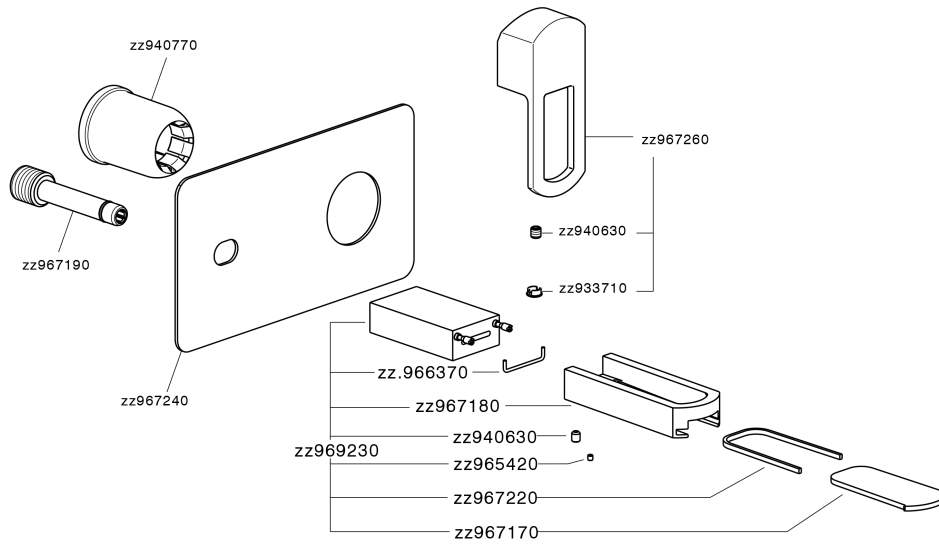

## Exposed part for single lever washbasin valve DADO\_DC005511

DC005511

<https://en.huberitalia.com/exposed-part-for-single-lever-washbasin-valve-dado-dc005511>

2024-12-22