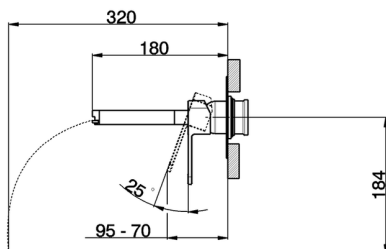

Exposed part for single lever washbasin valve DADO_DC005511

MODEL **DC005511**

Exposed part for single lever washbasin valve, without concealed part, spout plate available in chrome or smoked finish, spout L. 180 mm, for item Easy-Box ZB002450 and art. ZB025510

AVAILABLE FINISHINGS

-  **21** 21 Chrome
-  **2F** 2F Brushed Nickel
-  **6U** 6U Chrome/Smoked

CHARACTERISTICS

Installation **Concealed**

Required concealed parts **ZB025510**

Exposed part for single lever washbasin valve DADO_DC005511

DC005511

<https://en.huberitalia.com/exposed-part-for-single-lever-washbasin-valve-dado-dc005511>

2024-12-22