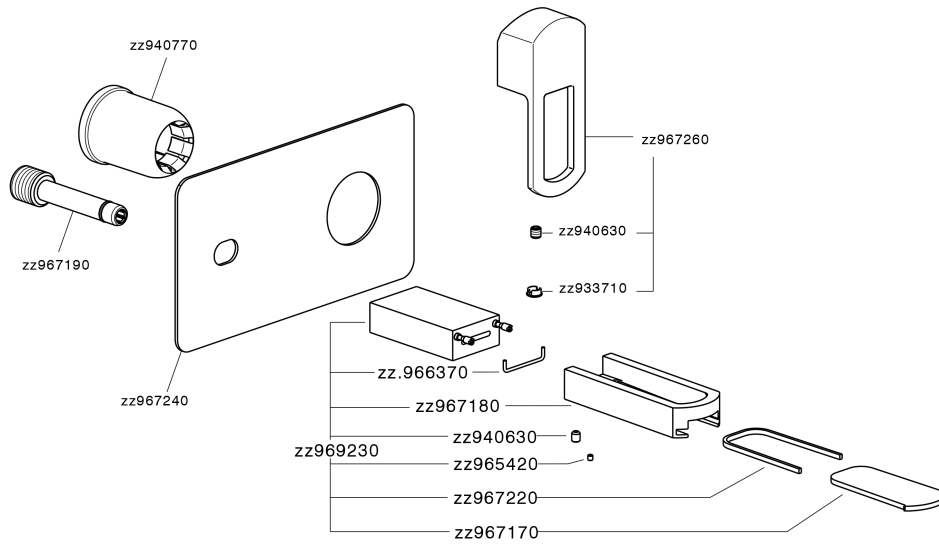

Exposed part for single lever washbasin valve DADO_DC005511

MODEL **DC005511**

Exposed part for single lever washbasin valve, without concealed part, spout plate available in chrome or smoked finish, spout L. 180 mm, for item Easy-Box ZB002450 and art. ZB025510

AVAILABLE FINISHINGS

-  **21** 21 Chrome
-  **2F** 2F Brushed Nickel
-  **6U** 6U Chrome/Smoked

CHARACTERISTICS

Installation **Concealed**

Required concealed parts **ZB025510**

Exposed part for single lever washbasin valve DADO_DC005511

DC005511

<https://en.huberitalia.com/exposed-part-for-single-lever-washbasin-valve-dado-dc005511>

2024-12-22