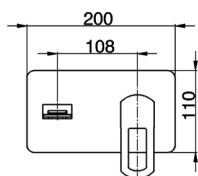

Exposed part for single lever washbasin valve DADO_DC005511

MODEL **DC005511**

Exposed part for single lever washbasin valve, without concealed part, spout plate available in chrome or smoked finish, spout L. 180 mm, for item Easy-Box ZB002450 and art. ZB025510

AVAILABLE FINISHINGS

-  **21** 21 Chrome
-  **2F** 2F Brushed Nickel
-  **6U** 6U Chrome/Smoked

CHARACTERISTICS

Installation **Concealed**

Required concealed parts **ZB025510**

Exposed part for single lever washbasin valve DADO_DC005511

DC005511

<https://en.huberitalia.com/exposed-part-for-single-lever-washbasin-valve-dado-dc005511>

2024-12-22