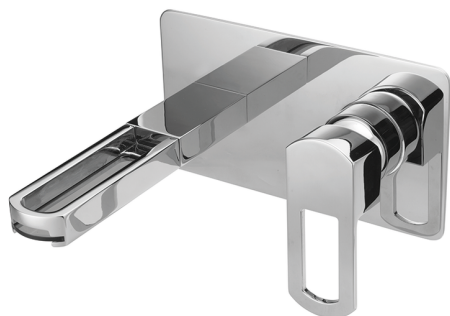

Exposed part for single lever washbasin valve DADO_DC005511

MODEL **DC005511**

Exposed part for single lever washbasin valve, without concealed part, spout plate available in chrome or smoked finish, spout L. 180 mm, for item Easy-Box ZB002450 and art. ZB025510

AVAILABLE FINISHINGS

-  **21** 21 Chrome
-  **2F** 2F Brushed Nickel
-  **6U** 6U Chrome/Smoked

CHARACTERISTICS

Installation **Concealed**

Required concealed parts **ZB025510**

Exposed part for single lever washbasin valve DADO_DC005511

DC005511

<https://en.huberitalia.com/exposed-part-for-single-lever-washbasin-valve-dado-dc005511>

2024-12-22