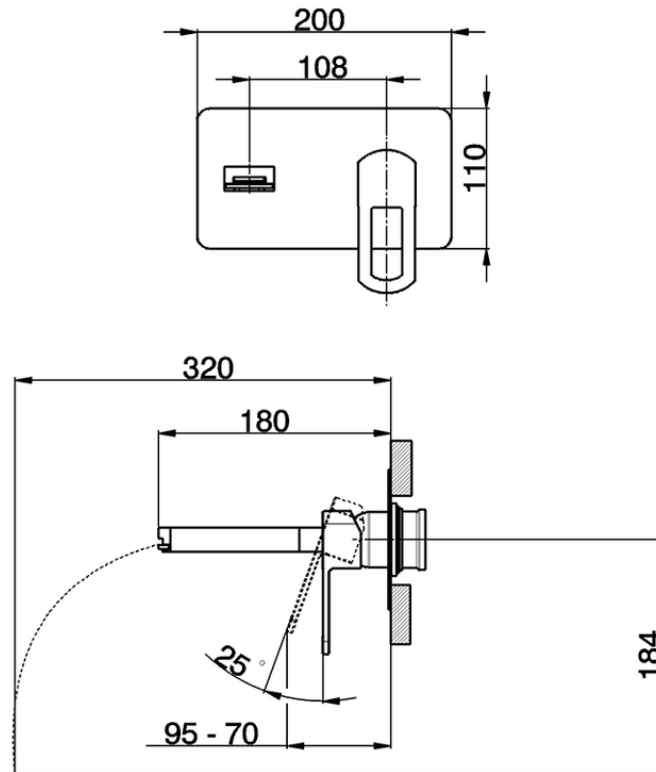

## Exposed part for single lever washbasin valve DADO\_DC005511

DC005511

<https://en.huberitalia.com/exposed-part-for-single-lever-washbasin-valve-dado-dc005511>

2024-12-22