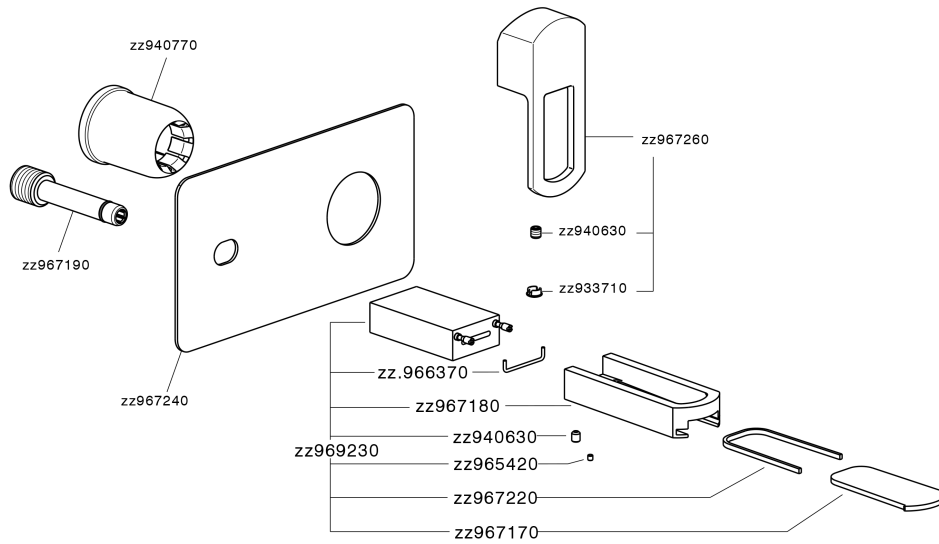

Exposed part for single lever washbasin valve DADO_DC005511

DC005511

<https://en.huberitalia.com/exposed-part-for-single-lever-washbasin-valve-dado-dc005511>

2024-12-22