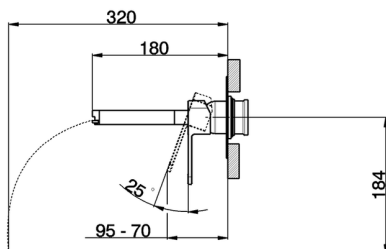

Exposed part for single lever washbasin valve DADO_DC005511

MODEL **DC005511**

Exposed part for single lever washbasin valve, without concealed part, spout plate available in chrome or smoked finish, spout L. 180 mm, for item Easy-Box ZB002450 and art. ZB025510

AVAILABLE FINISHINGS

- 
21 21 Chrome
- 
2F 2F Brushed Nickel
- 
6U 6U Chrome/Smoked

CHARACTERISTICS

Installation **Concealed**

Required concealed parts **ZB025510**

Exposed part for single lever washbasin valve DADO_DC005511

DC005511

<https://en.huberitalia.com/exposed-part-for-single-lever-washbasin-valve-dado-dc005511>

2024-12-22