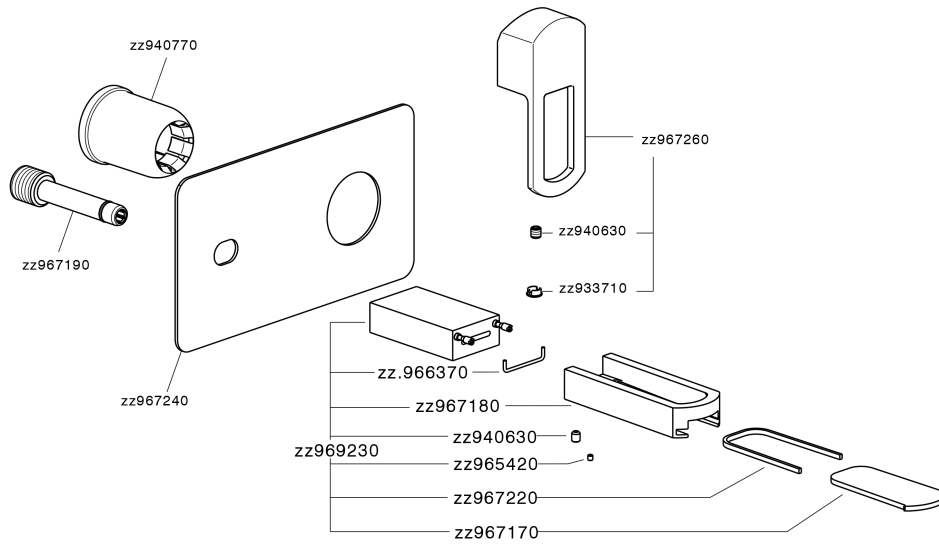

Exposed part for single lever washbasin valve DADO_DC005511

MODEL **DC005511**

Exposed part for single lever washbasin valve, without concealed part, spout plate available in chrome or smoked finish, spout L. 180 mm, for item Easy-Box ZB002450 and art. ZB025510

AVAILABLE FINISHINGS

- 
21 21 Chrome
- 
2F 2F Brushed Nickel
- 
6U 6U Chrome/Smoked

CHARACTERISTICS

Installation **Concealed**

Required concealed parts **ZB025510**

Exposed part for single lever washbasin valve DADO_DC005511

DC005511

<https://en.huberitalia.com/exposed-part-for-single-lever-washbasin-valve-dado-dc005511>

2024-12-22