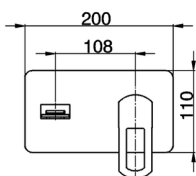

Exposed part for single lever washbasin valve DADO_DC005511

MODEL **DC005511**

Exposed part for single lever washbasin valve, without concealed part, spout plate available in chrome or smoked finish, spout L. 180 mm, for item Easy-Box ZB002450 and art. ZB025510

AVAILABLE FINISHINGS

- 
21 21 Chrome
- 
2F 2F Brushed Nickel
- 
6U 6U Chrome/Smoked

CHARACTERISTICS

Installation **Concealed**

Required concealed parts **ZB025510**

Exposed part for single lever washbasin valve DADO_DC005511

DC005511

<https://en.huberitalia.com/exposed-part-for-single-lever-washbasin-valve-dado-dc005511>

2024-12-22