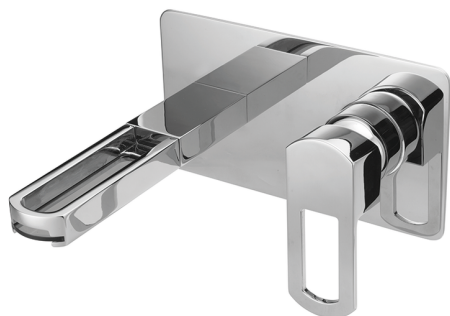

Exposed part for single lever washbasin valve DADO_DC005511

MODEL **DC005511**

Exposed part for single lever washbasin valve, without concealed part, spout plate available in chrome or smoked finish, spout L. 180 mm, for item Easy-Box ZB002450 and art. ZB025510

AVAILABLE FINISHINGS

- 
21 21 Chrome
- 
2F 2F Brushed Nickel
- 
6U 6U Chrome/Smoked

CHARACTERISTICS

Installation **Concealed**

Required concealed parts **ZB025510**

Exposed part for single lever washbasin valve DADO_DC005511

DC005511

<https://en.huberitalia.com/exposed-part-for-single-lever-washbasin-valve-dado-dc005511>

2024-12-22