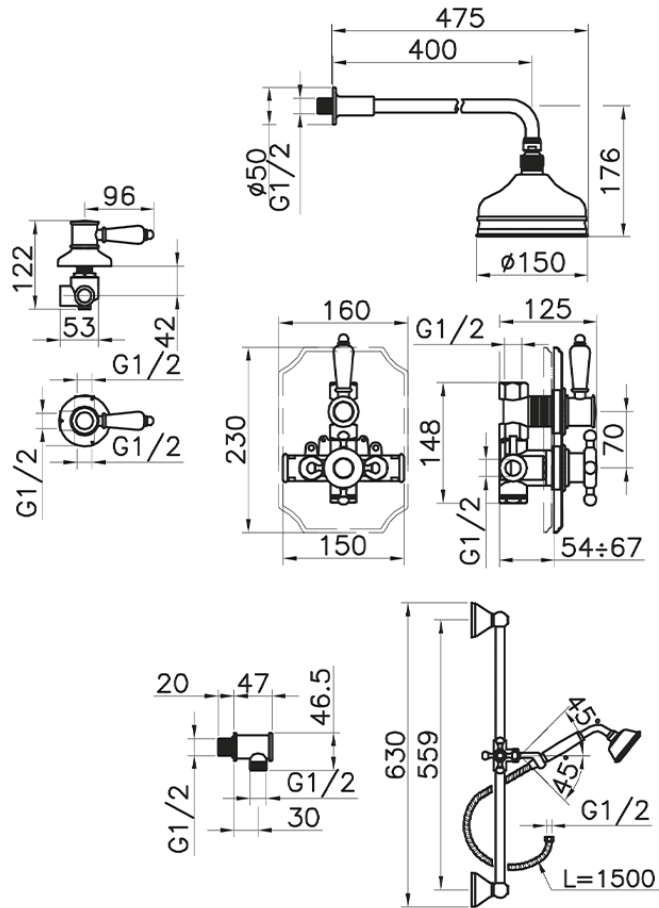

## Concealed thermostatic shower set VICTORIAN\_912.VT01H.

912.VT01H.

<https://en.huberitalia.com/concealed-thermostatic-shower-set-victorian-912-vt01h>

2024-11-23