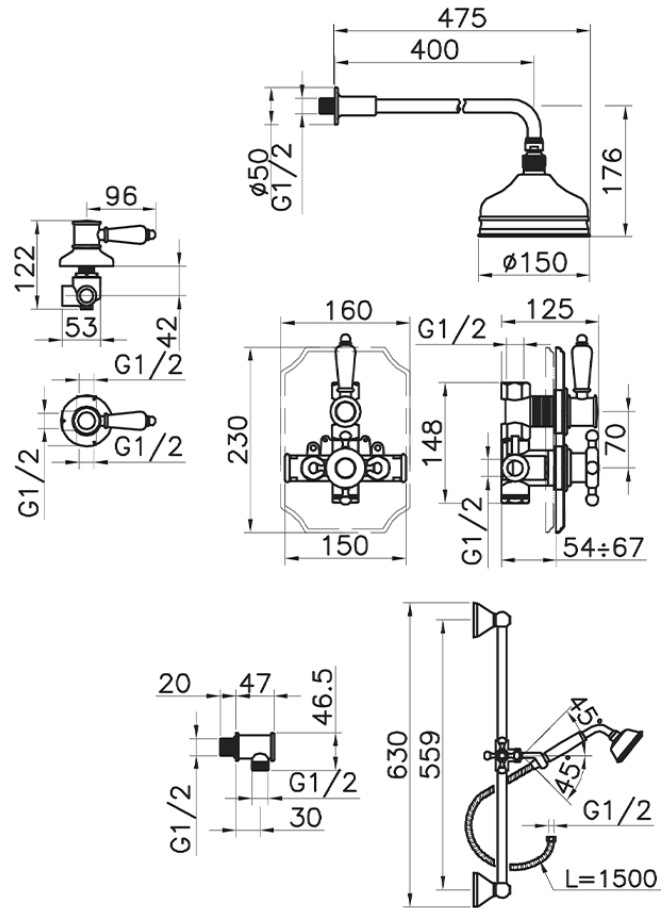

Concealed thermostatic shower set VICTORIAN_912.VT01H.

912.VT01H.

<https://en.huberitalia.com/concealed-thermostatic-shower-set-victorian-912-vt01h>

2024-11-21