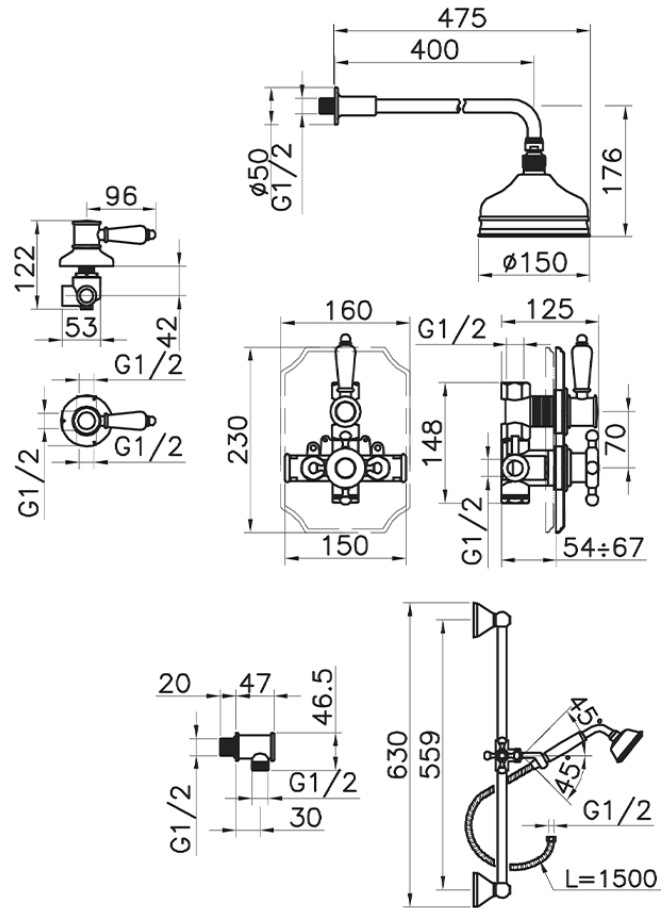

Concealed thermostatic shower set VICTORIAN_912.VT01H.

912.VT01H.

<https://en.huberitalia.com/concealed-thermostatic-shower-set-victorian-912-vt01h>

2024-11-23