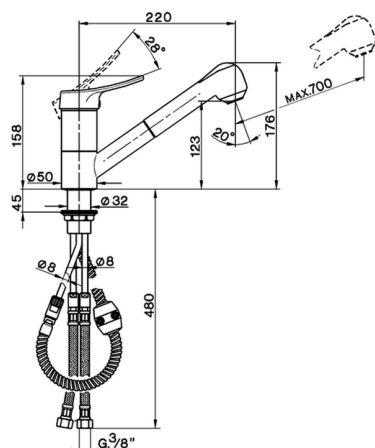

Single lever sink mixer with extrac.shower KITCHEN_FU702570

MODEL **FU702570**

Single lever sink mixer with extrac.shower,swivel spout,2 sprays handshower,150 cm brass flexible hose

AVAILABLE FINISHINGS

CHARACTERISTICS

Cartridge Spare Parts **ZZ92909000**

43 mm Cartridge

2024-11-23