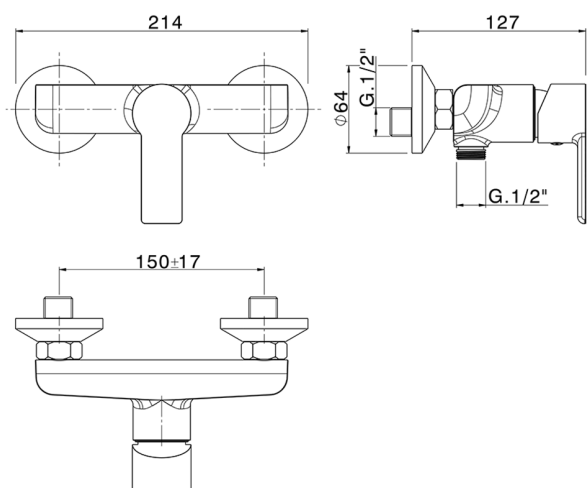

Single lever shower mixer

MODEL **ZR000444**

Single lever shower mixer, without shower set, 1/2" M flexible connection

AVAILABLE FINISHINGS

CHARACTERISTICS

Cartridge Spare Parts **ZZ96779000**

35 mm Cartridge