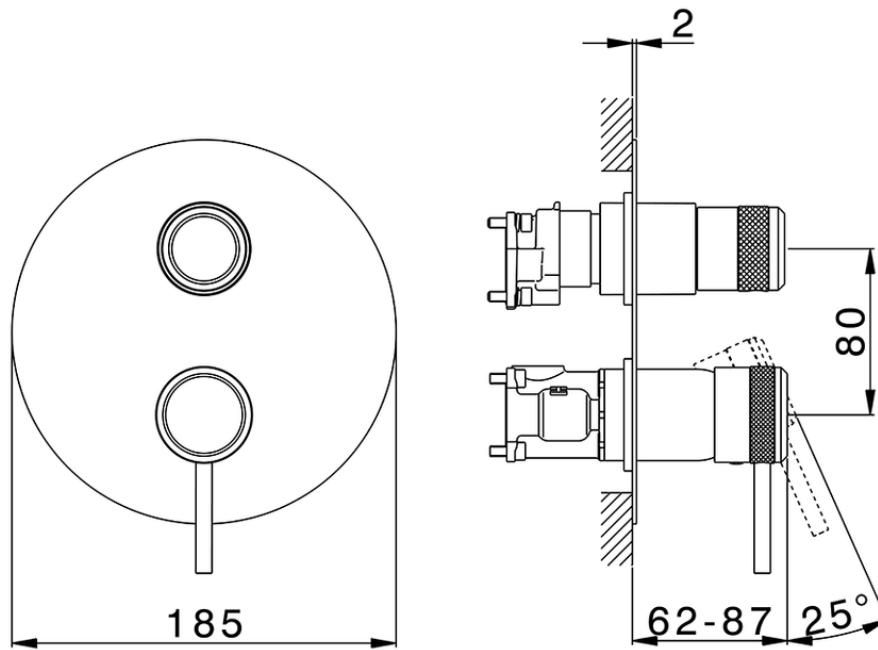

## Exposed part for Single Lever One Box Valve CHRONOS\_CR0BM030

CR0BM030

<https://en.huberitalia.com/exposed-part-for-single-lever-one-box-valve-chronos-cr0bm030>

ZB00B031

<https://en.huberitalia.com/one-box-universal-concealed-part-one-box-zb00b031>