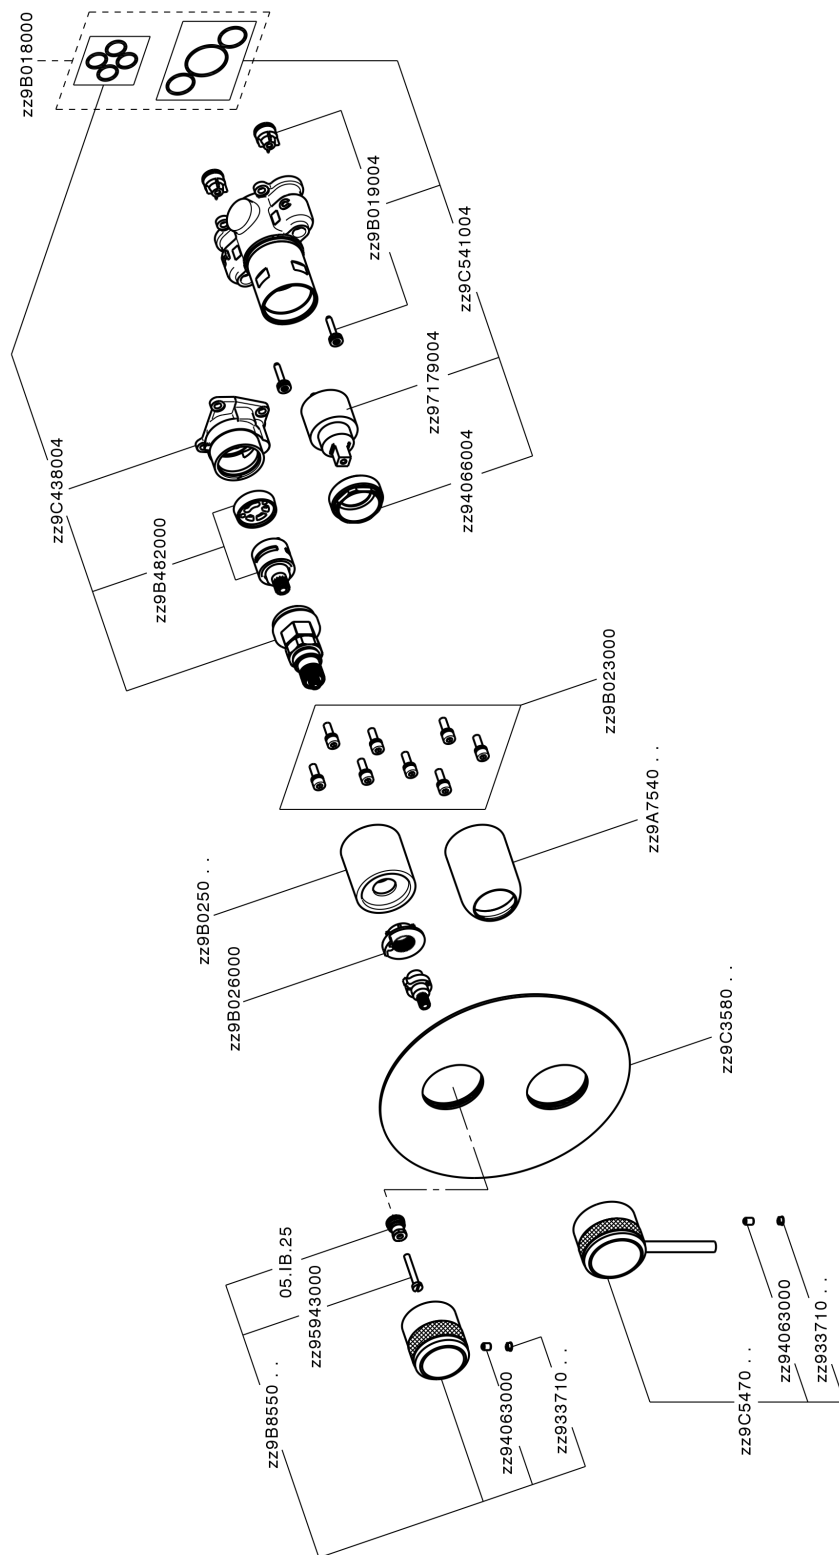

## Exposed part for Single Lever One Box Valve CHRONOS\_CR0BM030

CR0BM030

<https://en.huberitalia.com/exposed-part-for-single-lever-one-box-valve-chronos-cr0bm030>

## One Box Universal Concealed Part ONE BOX\_ZB00B031

ZB00B031

<https://en.huberitalia.com/one-box-universal-concealed-part-one-box-zb00b031>