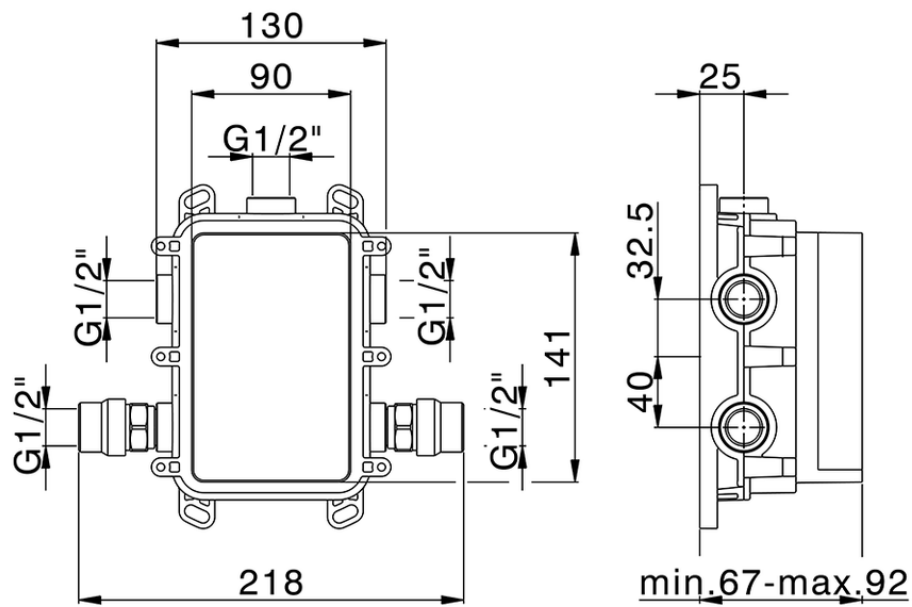

## Exposed part for Single Lever One Box Valve CHRONOS\_CR0BM030

CR0BM030

<https://en.huberitalia.com/exposed-part-for-single-lever-one-box-valve-chronos-cr0bm030>

ZB00B031

<https://en.huberitalia.com/one-box-universal-concealed-part-one-box-zb00b031>