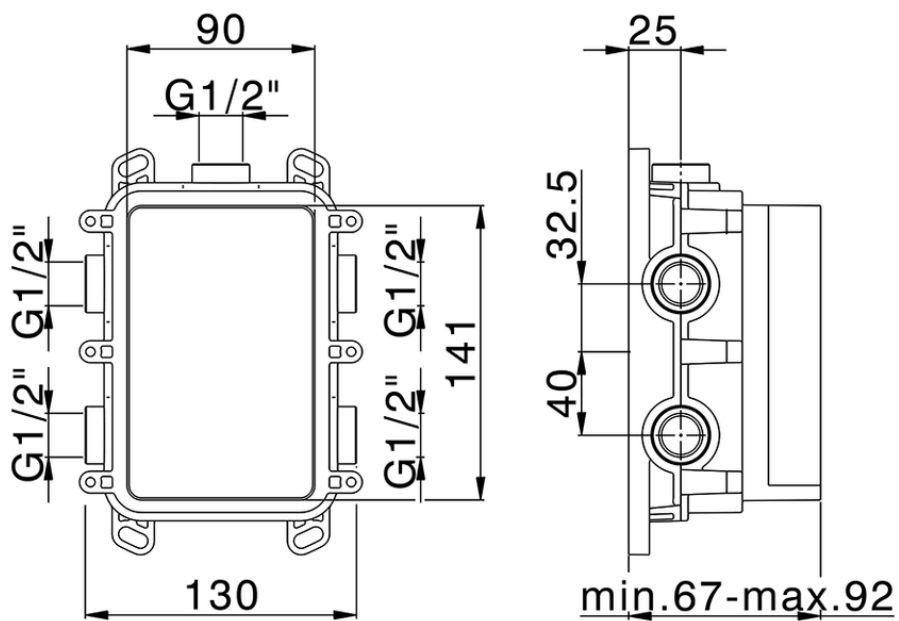

## Exposed part for Single Lever One Box Valve CHRONOS\_CR0BM030

CR0BM030

<https://en.huberitalia.com/exposed-part-for-single-lever-one-box-valve-chronos-cr0bm030>

ZB00B031

<https://en.huberitalia.com/one-box-universal-concealed-part-one-box-zb00b031>