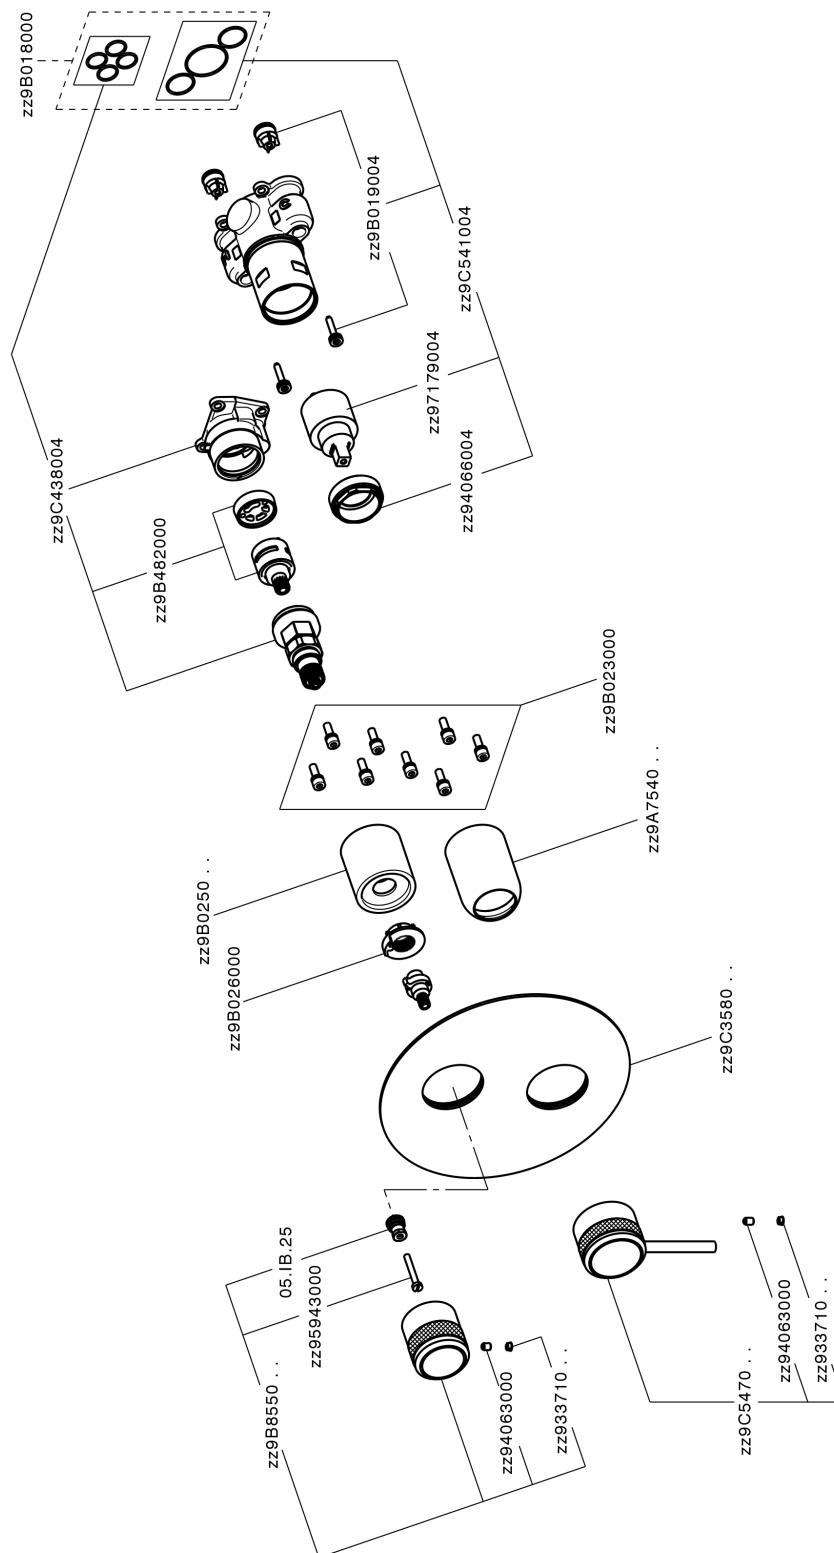

Exposed part for Single Lever One Box Valve CHRONOS_CR0BM030

CR0BM030

<https://en.huberitalia.com/exposed-part-for-single-lever-one-box-valve-chronos-cr0bm030>

One Box Universal Concealed Part ONE BOX_ZB00B031

ZB00B031

<https://en.huberitalia.com/one-box-universal-concealed-part-one-box-zb00b031>

One Box Universal Concealed Part ONE BOX_ZB00B030

ZB00B030

<https://en.huberitalia.com/one-box-universal-concealed-part-one-box-zb00b030>

2024-12-22