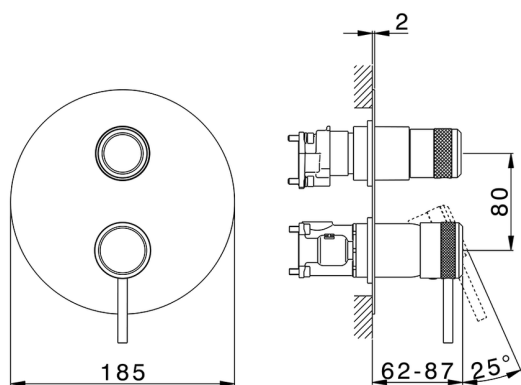

Exposed part for Single Lever One Box Valve CHRONOS_CR0BM030

MODEL **CR0BM030**

Exposed part for Single Lever One Box Valve, with 2-3 outlet diverter, Minimum depth of installation: 67 mm, without concealed part, for items ZB00B030-ZB00B031

AVAILABLE FINISHINGS

-  **21** 21 Chrome
-  **2F** 2F Brushed Nickel
-  **2Q** 2Q Black Titanium

CHARACTERISTICS

Cartridge Spare Parts **ZZ97179000**

35 mm Cartridge

Installation **Concealed**

Required concealed parts **ZB00B031**

ZB00B030

Exposed part for Single Lever One Box Valve CHRONOS_CR0BM030

CR0BM030

<https://en.huberitalia.com/exposed-part-for-single-lever-one-box-valve-chronos-cr0bm030>

One Box Universal Concealed Part ONE BOX_ZB00B031