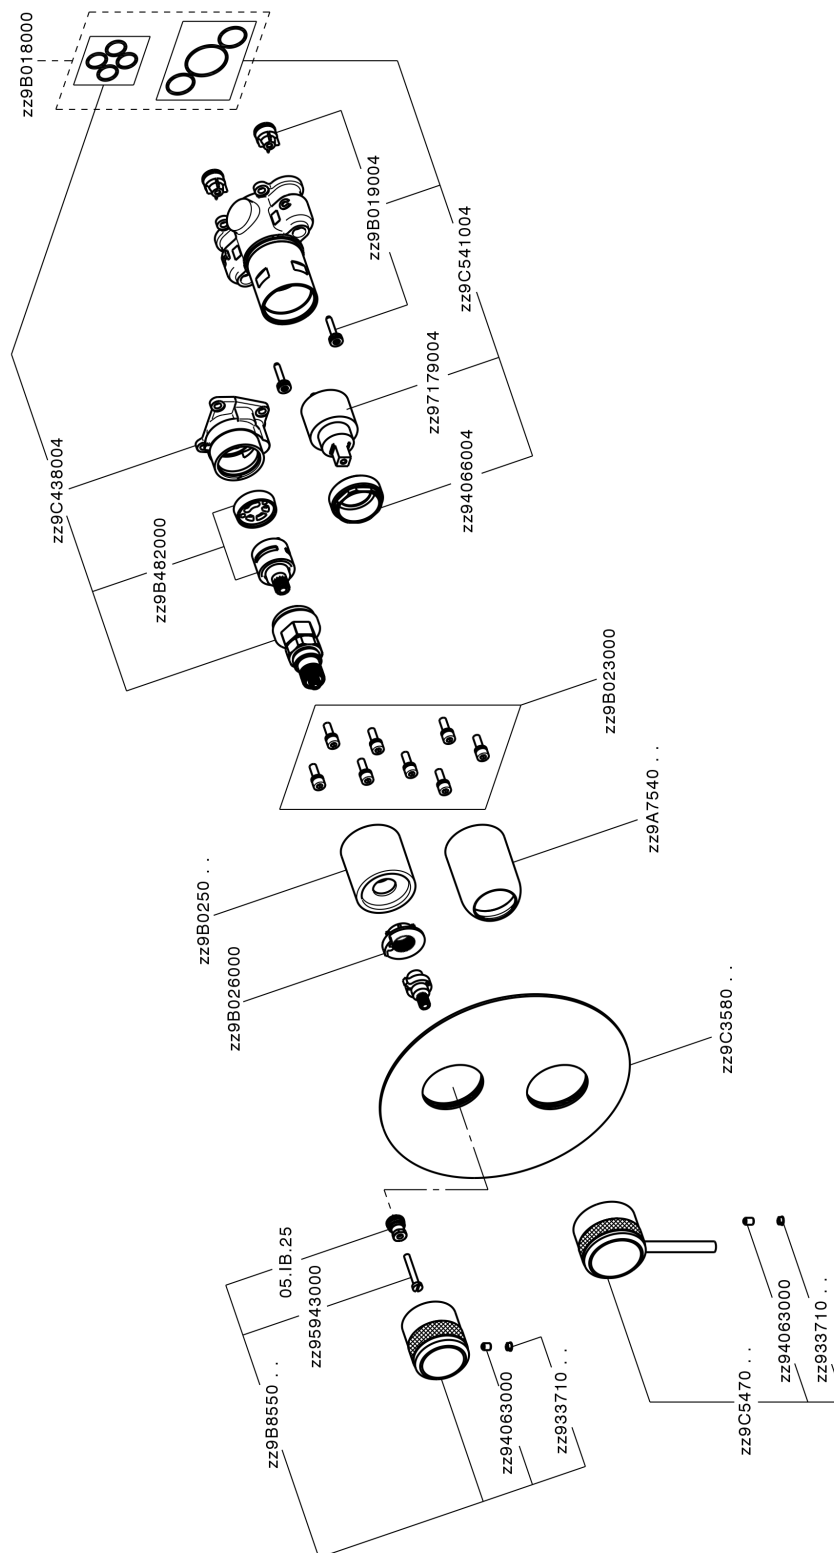

Exposed part for Single Lever One Box Valve CHRONOS_CR0BM030

MODEL **CR0BM030**

Exposed part for Single Lever One Box Valve, with 2-3 outlet diverter, Minimum depth of installation: 67 mm, without concealed part, for items ZB00B030-ZB00B031

AVAILABLE FINISHINGS

-  **21** 21 Chrome
-  **2F** 2F Brushed Nickel
-  **2Q** 2Q Black Titanium

CHARACTERISTICS

Cartridge Spare Parts **ZZ97179000**

35 mm Cartridge

Installation **Concealed**

Required concealed parts **ZB00B031**

ZB00B030

Exposed part for Single Lever One Box Valve CHRONOS_CR0BM030

CR0BM030

<https://en.huberitalia.com/exposed-part-for-single-lever-one-box-valve-chronos-cr0bm030>

One Box Universal Concealed Part ONE BOX_ZB00B031

MODEL **ZB00B031**

One Box Universal Concealed Part, for 1 or 2 or 3 outlet thermostatic or single lever, without trim kit, with noise reducers, with sealing gasket

AVAILABLE FINISHINGS

04 04 Without finishing