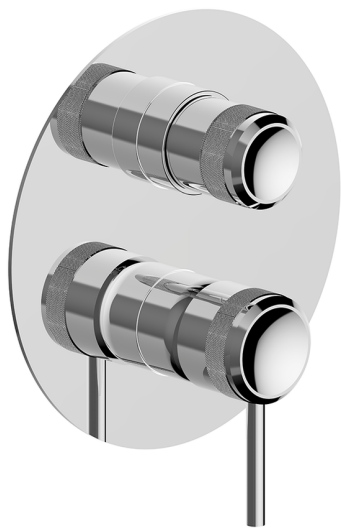

Exposed part for Single Lever One Box Valve CHRONOS_CR0BM030

MODEL **CR0BM030**

Exposed part for Single Lever One Box Valve, with 2-3 outlet diverter, Minimum depth of installation: 67 mm, without concealed part, for items ZB00B030-ZB00B031

AVAILABLE FINISHINGS

-  **21** 21 Chrome
-  **2F** 2F Brushed Nickel
-  **2Q** 2Q Black Titanium

CHARACTERISTICS

Cartridge Spare Parts **ZZ97179000**

35 mm Cartridge

Installation **Concealed**

Required concealed parts **ZB00B031**

ZB00B030

Exposed part for Single Lever One Box Valve CHRONOS_CR0BM030

CR0BM030

<https://en.huberitalia.com/exposed-part-for-single-lever-one-box-valve-chronos-cr0bm030>

One Box Universal Concealed Part ONE BOX_ZB00B031

MODEL **ZB00B031**

One Box Universal Concealed Part, for 1 or 2 or 3 outlet thermostatic or single lever, without trim kit, with noise reducers, with sealing gasket

AVAILABLE FINISHINGS

04 04 Without finishing