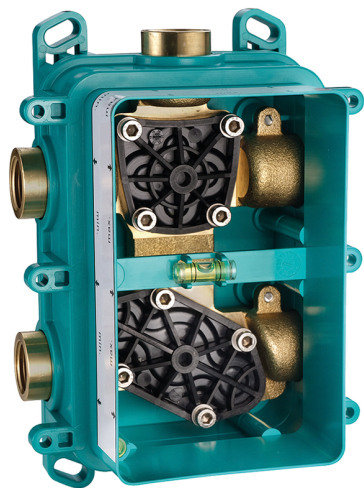

Exposed part for Single Lever One Box Valve CHRONOS_CR0BM030

MODEL **CR0BM030**

Exposed part for Single Lever One Box Valve, with 2-3 outlet diverter, Minimum depth of installation: 67 mm, without concealed part, for items ZB00B030-ZB00B031

ZB00B030

Exposed part for Single Lever One Box Valve CHRONOS_CR0BM030

CR0BM030

<https://en.huberitalia.com/exposed-part-for-single-lever-one-box-valve-chronos-cr0bm030>

One Box Universal Concealed Part ONE BOX_ZB00B031

CHARACTERISTICS

Concealed	1
Installation	Concealed

Thermostatic

The Huber thermostatic is your personal water manager, helping you to handle, control and save water and energy.

One Box Universal Concealed Part ONE BOX_ZB00B030

CHARACTERISTICS

Concealed **1**
Installation **Concealed**

Thermostatic

The Huber thermostatic is your personal water manager, helping you to handle, control and save water and energy.

2024-12-22