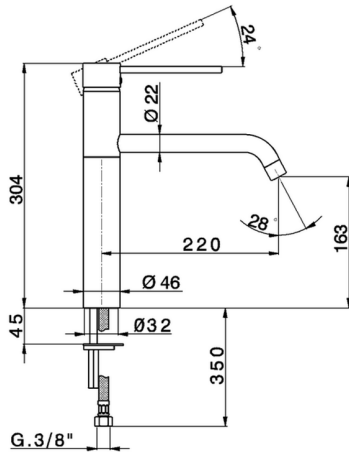

Single lever sink mixer KITCHEN_LL400580

MODEL **LL400580**

Single lever sink mixer, swivel spout, G.3/8" stainless steel flexible hoses

AVAILABLE FINISHINGS

21 21 Chrome

CHARACTERISTICS

Cartridge Spare Parts **ZZ93196000**

38 mm Cartridge

2024-11-23