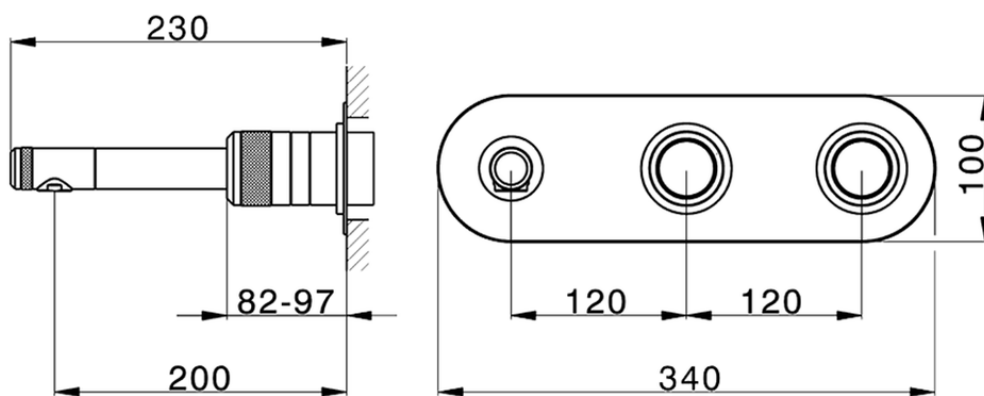

Exposed part for con.thermo. bath mixer, 2-outlet CHRONOS_CR019340

CR019340

<https://en.huberitalia.com/exposed-part-for-con-thermo-bath-mixer-2-outlet-chronos-cr019340>

ZB019340

<https://en.huberitalia.com/concealed-thermostatic-bath-mixer-2-outlet-concealed-zb019340>