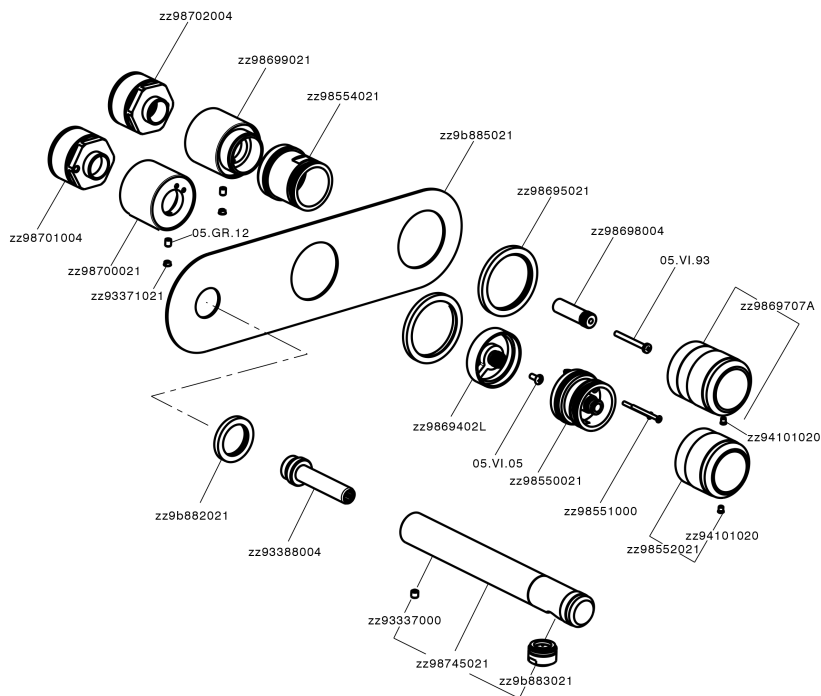

## Exposed part for con.thermo. bath mixer, 2-outlet CHRONOS\_CR019340

CR019340

<https://en.huberitalia.com/exposed-part-for-con-thermo-bath-mixer-2-outlet-chronos-cr019340>

## Concealed thermostatic bath mixer, 2-outlet CONCEALED\_ZB019340

ZB019340

<https://en.huberitalia.com/concealed-thermostatic-bath-mixer-2-outlet-concealed-zb019340>

2026-06-06