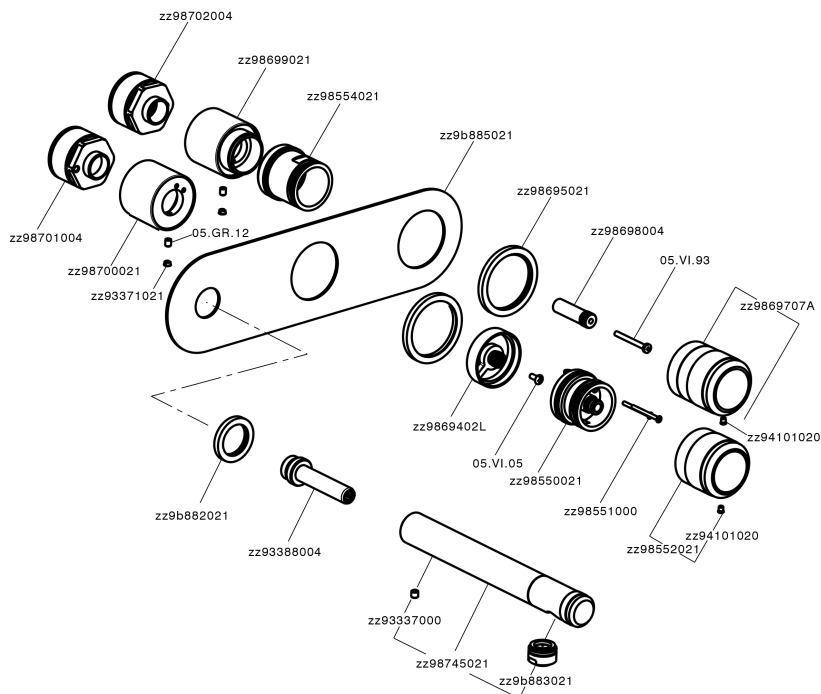

Exposed part for con.thermo. bath mixer, 2-outlet CHRONOS_CR019340

CR019340

<https://en.huberitalia.com/exposed-part-for-con-thermo-bath-mixer-2-outlet-chronos-cr019340>

Concealed thermostatic bath mixer, 2-outlet CONCEALED_ZB019340

ZB019340

<https://en.huberitalia.com/concealed-thermostatic-bath-mixer-2-outlet-concealed-zb019340>

2026-04-06