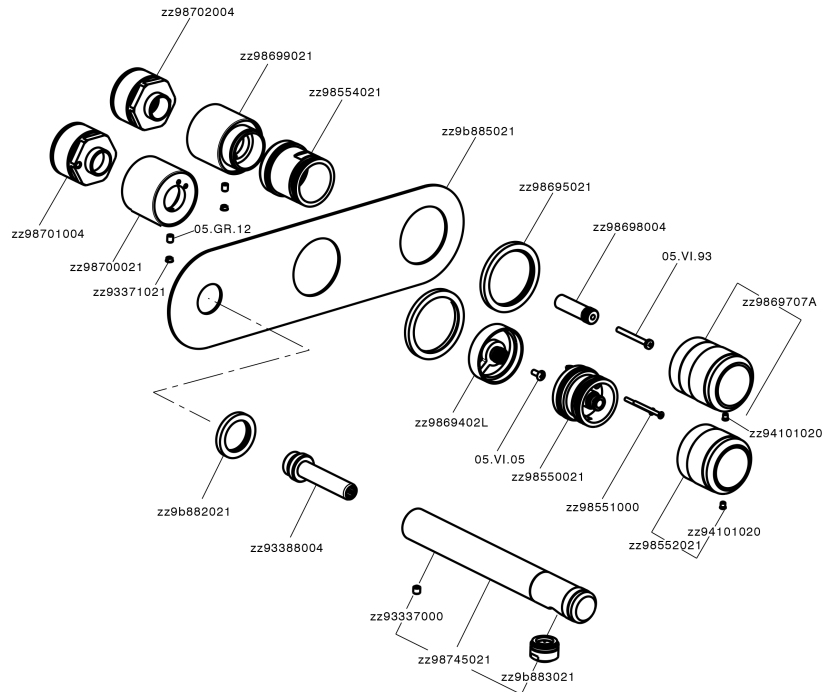

## Exposed part for con.thermo. bath mixer, 2-outlet CHRONOS\_CR019340

MODEL **CR019340**

Exposed part for con.thermo.bath mixer, 2-outlet,with 2-outlet deviasstop,without concealed part,for item ZB019340

### CHARACTERISTICS

Installation **Concealed**  
 Required concealed parts **ZB019340**

## Exposed part for con.thermo. bath mixer, 2-outlet CHRONOS\_CR019340

CR019340

<https://en.huberitalia.com/exposed-part-for-con-thermo-bath-mixer-2-outlet-chronos-cr019340>

**Concealed thermostatic bath mixer, 2-outlet CONCEALED\_ZB019340**

MODEL **ZB019340**

Concealed thermostatic shower mixer,  
2-outlet, without trim kit

AVAILABLE FINISHINGS

**04** 04 Without finishing

CHARACTERISTICS

Installation **Concealed**

Cartridge Spare Parts **24.04A.PP**