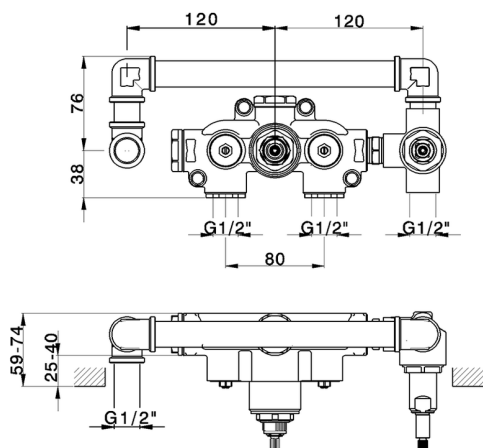

Concealed thermostatic bath mixer, 2-outlet CONCEALED_ZB019340

MODEL **ZB019340**

Concealed thermostatic shower mixer,
2-outlet, without trim kit

AVAILABLE FINISHINGS

04 04 Without finishing

CHARACTERISTICS

Installation **Concealed**

Cartridge Spare Parts **24.04A.PP**

8x20 Plus P Thermostatic Valve

Concealed **1**

Thermostatic

The Huber thermostatic is your personal water manager, helping you to handle, control and save water and energy.

2026-04-26