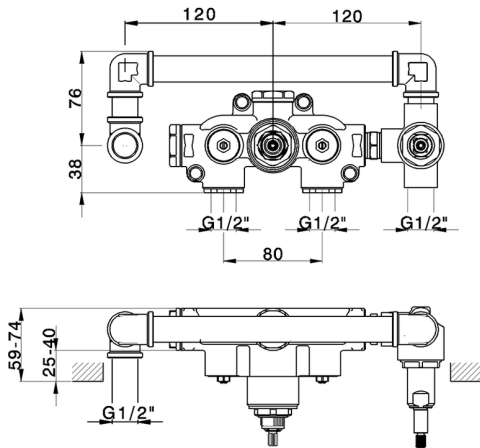

Concealed thermostatic bath mixer, 2-outlet CONCEALED_ZB019340

MODEL **ZB019340**

Concealed thermostatic shower mixer,
2-outlet, without trim kit

AVAILABLE FINISHINGS

04 04 Without finishing

CHARACTERISTICS

Installation **Concealed**

Cartridge Spare Parts **24.04A.PP**

8x20 Plus P Thermostatic Valve

Concealed **1**

Thermostatic

The Huber thermostatic is your personal water manager, helping you to handle, control and save water and energy.

2026-04-06