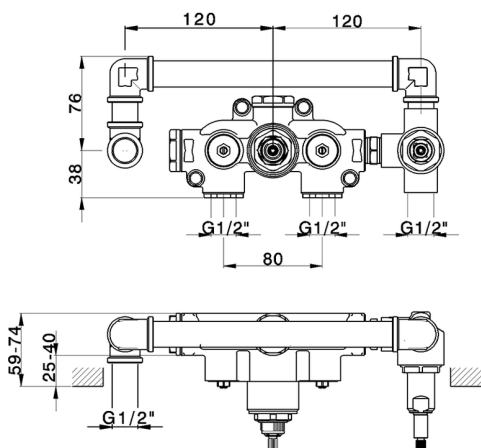

Thermostatic

The Huber thermostatic is your personal water manager, helping you to handle, control and save water and energy.

2026-06-06