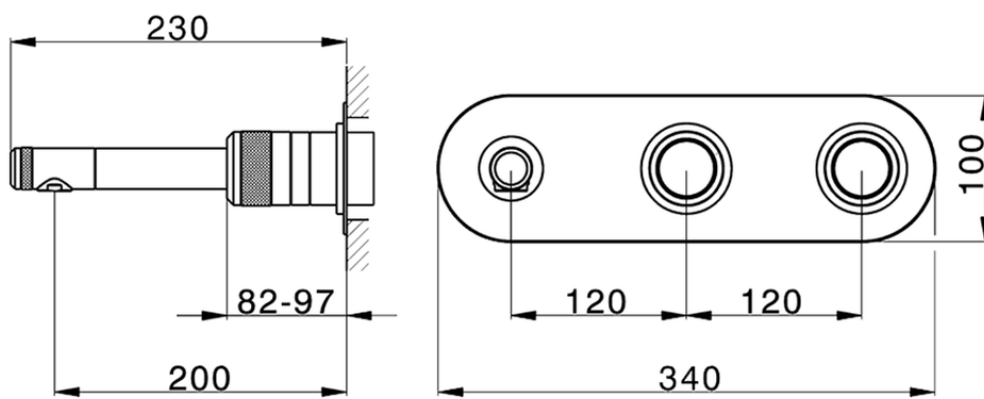

## Exposed part for con.thermo. bath mixer, 2-outlet CHRONOS\_CR019340

CR019340

<https://en.huberitalia.com/exposed-part-for-con-thermo-bath-mixer-2-outlet-chronos-cr019340>

ZB019340

<https://en.huberitalia.com/concealed-thermostatic-bath-mixer-2-outlet-concealed-zb019340>