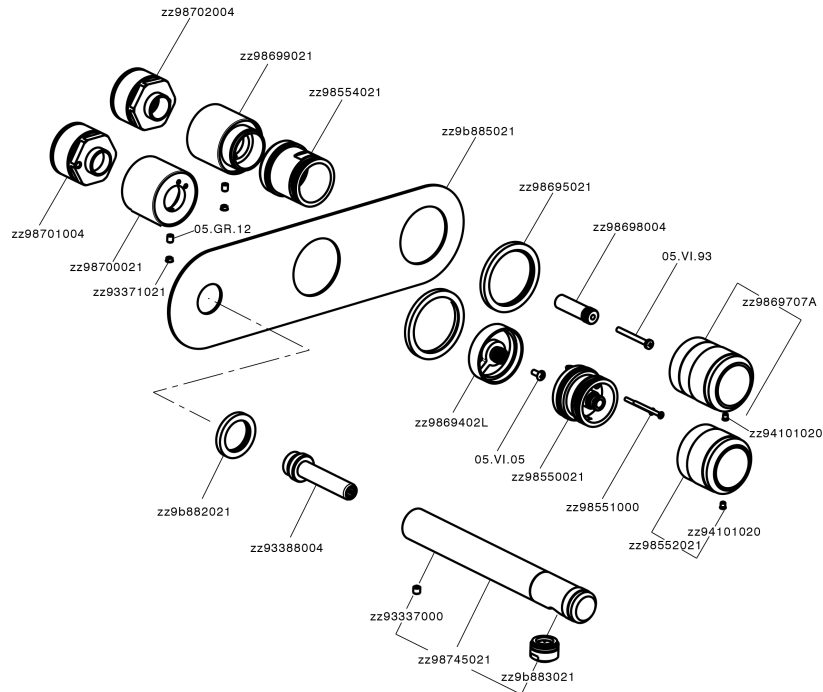

Exposed part for con.thermo. bath mixer, 2-outlet CHRONOS_CR019340

CR019340

<https://en.huberitalia.com/exposed-part-for-con-thermo-bath-mixer-2-outlet-chronos-cr019340>

Concealed thermostatic bath mixer, 2-outlet CONCEALED_ZB019340

ZB019340

<https://en.huberitalia.com/concealed-thermostatic-bath-mixer-2-outlet-concealed-zb019340>

2026-04-26