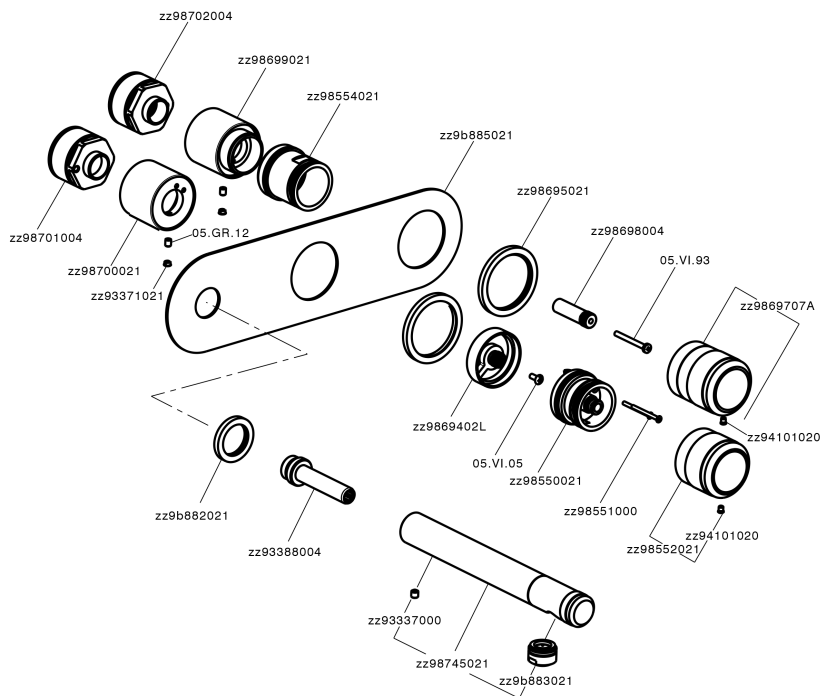

## Exposed part for con.thermo. bath mixer, 2-outlet CHRONOS\_CR019340

MODEL **CR019340**

Exposed part for con.thermo.bath mixer, 2-outlet,with 2-outlet deviasstop,without concealed part,for item ZB019340

### CHARACTERISTICS

Installation **Concealed**  
 Required concealed parts **ZB019340**

## Exposed part for con.thermo. bath mixer, 2-outlet CHRONOS\_CR019340

CR019340

<https://en.huberitalia.com/exposed-part-for-con-thermo-bath-mixer-2-outlet-chronos-cr019340>

**Concealed thermostatic bath mixer, 2-outlet CONCEALED\_ZB019340**

MODEL **ZB019340**

Concealed thermostatic shower mixer,  
2-outlet, without trim kit

AVAILABLE FINISHINGS

**04** 04 Without finishing

CHARACTERISTICS

Installation **Concealed**

Cartridge Spare Parts **24.04A.PP**