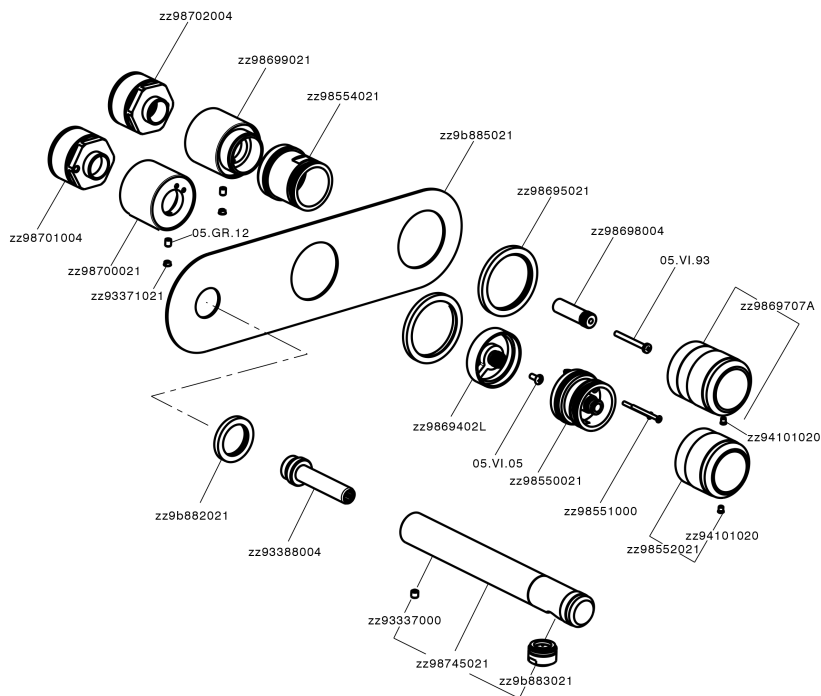

Exposed part for con.thermo. bath mixer, 2-outlet CHRONOS_CR019340

CR019340

<https://en.huberitalia.com/exposed-part-for-con-thermo-bath-mixer-2-outlet-chronos-cr019340>

Concealed thermostatic bath mixer, 2-outlet CONCEALED_ZB019340

ZB019340

<https://en.huberitalia.com/concealed-thermostatic-bath-mixer-2-outlet-concealed-zb019340>

2026-04-06