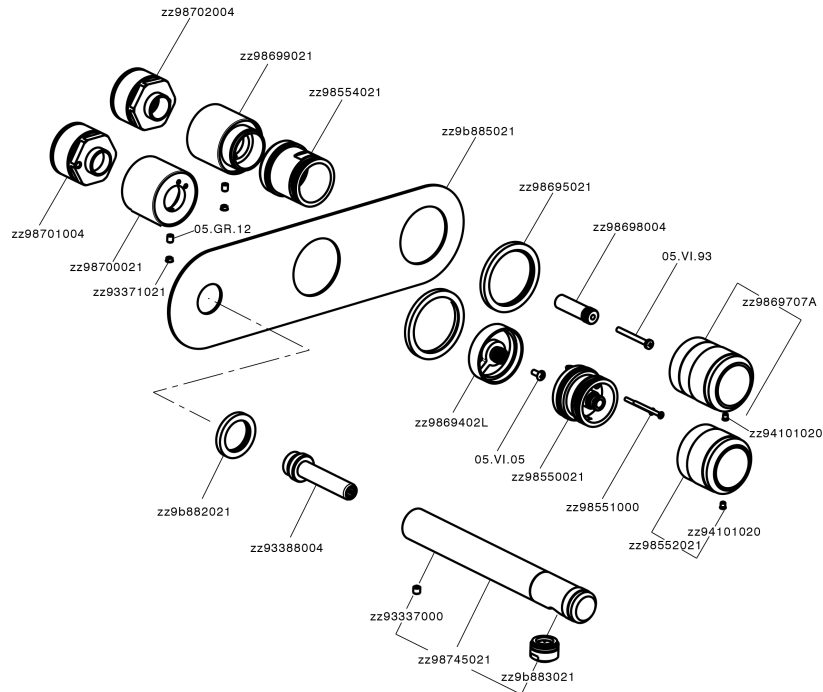

Exposed part for con.thermo. bath mixer, 2-outlet CHRONOS_CR019340

CR019340

<https://en.huberitalia.com/exposed-part-for-con-thermo-bath-mixer-2-outlet-chronos-cr019340>

Concealed thermostatic bath mixer, 2-outlet CONCEALED_ZB019340

ZB019340

<https://en.huberitalia.com/concealed-thermostatic-bath-mixer-2-outlet-concealed-zb019340>

2026-06-27