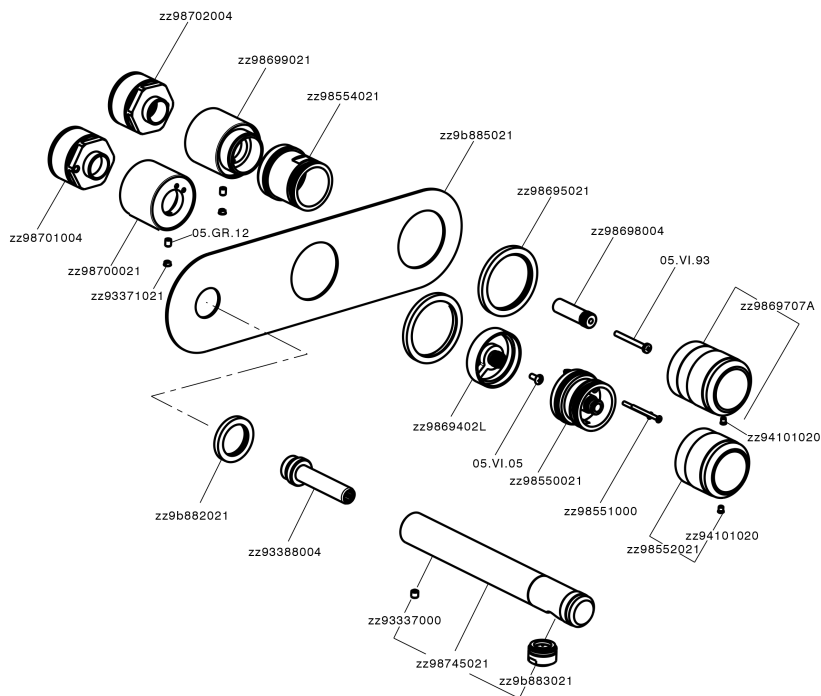

Exposed part for con.thermo. bath mixer, 2-outlet CHRONOS_CR019340

CR019340

<https://en.huberitalia.com/exposed-part-for-con-thermo-bath-mixer-2-outlet-chronos-cr019340>

Concealed thermostatic bath mixer, 2-outlet CONCEALED_ZB019340

ZB019340

<https://en.huberitalia.com/concealed-thermostatic-bath-mixer-2-outlet-concealed-zb019340>

2026-05-17