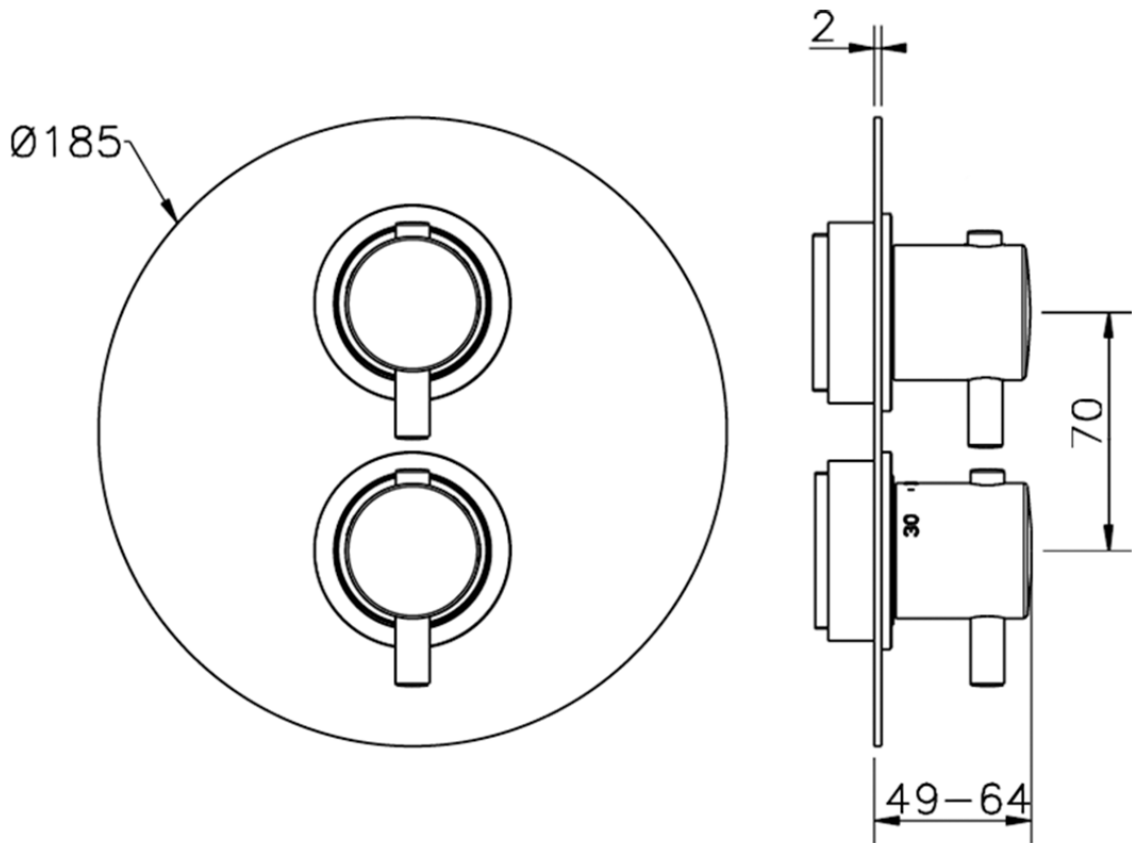

Exposed part for 1-outlet con.thermo.shower valve NUOVA KIRUNA_K2007300

K2007300 <https://en.huberitalia.com/exposed-part-for-1-outlet-con-thermo-shower-valve-nuova-kiruna-k2007300>

Piastra/Plate/Plaque/Platte/Placa

2-3mm: XX 25-40 YY 76-91

10 mm: XX 16-31 YY 65-80

ZB007301

<https://en.huberitalia.com/1-outlet-concealed-thermostatic-shower-valve-concealed-zb007301>

2026-04-10