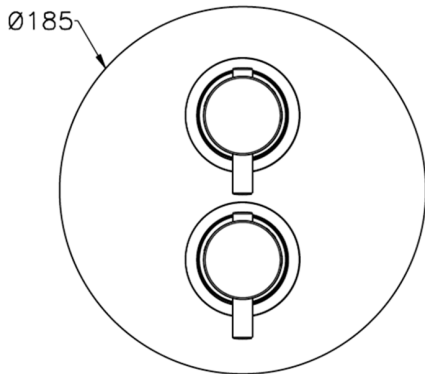

Exposed part for 1-outlet con.thermo.shower valve NUOVA KIRUNA_K2007300

MODEL **K2007300**

Exposed part for 1-outlet thermostatic mixer, with stopvalve, without concealed part, for item ZB007301

AVAILABLE FINISHINGS

- **21** 21 Chrome
- **26** 26 Old Copper
- **2F** 2W Brushed Gold
- **2W** 2F Brushed Nickel
- **40** 40 Matt Black
- **4Q** 4Q Matt White

CHARACTERISTICS

Installation **Concealed**
Required concealed parts **ZB007301**

Thermostatic

The Huber thermostatic is your personal water manager, helping you to handle, control and save water and energy.