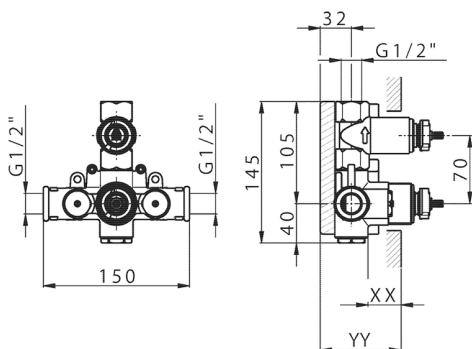

## 1-outlet Concealed thermostatic shower valve CONCEALED\_ZB007301

MODEL **ZB007301**

1-outlet Concealed thermostatic shower valve, with stopvalve, without trim kit

AVAILABLE FINISHINGS

CHARACTERISTICS

Installation	<b>Concealed</b>
Cartridge Spare Parts	<b>24.04A.PP</b>
<b>8x20 Plus P Thermostatic Valve</b>	
Concealed	<b>1</b>

Piastra/Plate/Plaque/Platte/Placa

2-3mm: XX 25-40 YY 76-91

10 mm: XX 16-31 YY 65-80