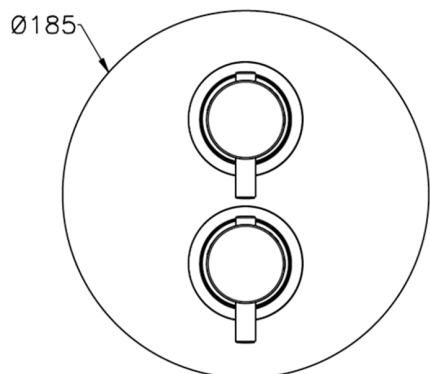

Exposed part for 1-outlet con.thermo.shower valve NUOVA KIRUNA_K2007300

MODEL **K2007300**

Exposed part for 1-outlet thermostatic mixer, with stopvalve, without concealed part, for item ZB007301

AVAILABLE FINISHINGS

-  **21** 21 Chrome
-  **26** 26 Old Copper
-  **2F** 2W Brushed Gold
-  **2W** 2F Brushed Nickel
-  **40** 40 Matt Black
-  **4Q** 4Q Matt White

CHARACTERISTICS

Installation **Concealed**
 Required concealed parts **ZB007301**

1-outlet Concealed thermostatic shower valve, with stopvalve, without trim kit

AVAILABLE FINISHINGS

CHARACTERISTICS

Installation	Concealed
Cartridge Spare Parts	24.04A.PP
8x20 Plus P Thermostatic Valve	
Concealed	1

Piastra/Plate/Plaque/Platte/Placa

2-3mm: XX 25-40 YY 76-91

10 mm: XX 16-31 YY 65-80

Thermostatic

The Huber thermostatic is your personal water manager, helping you to handle, control and save water and energy.