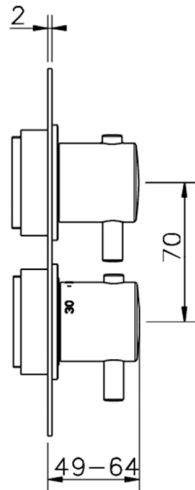

Exposed part for 1-outlet con.thermo.shower valve NUOVA KIRUNA_K2007300

MODEL **K2007300**

Exposed part for 1-outlet thermostatic mixer, with stopvalve, without concealed part, for item ZB007301

AVAILABLE FINISHINGS

- **21** 21 Chrome
- **26** 26 Old Copper
- **2F** 2W Brushed Gold
- **2W** 2F Brushed Nickel
- **40** 40 Matt Black
- **4Q** 4Q Matt White

CHARACTERISTICS

Installation **Concealed**
Required concealed parts **ZB007301**