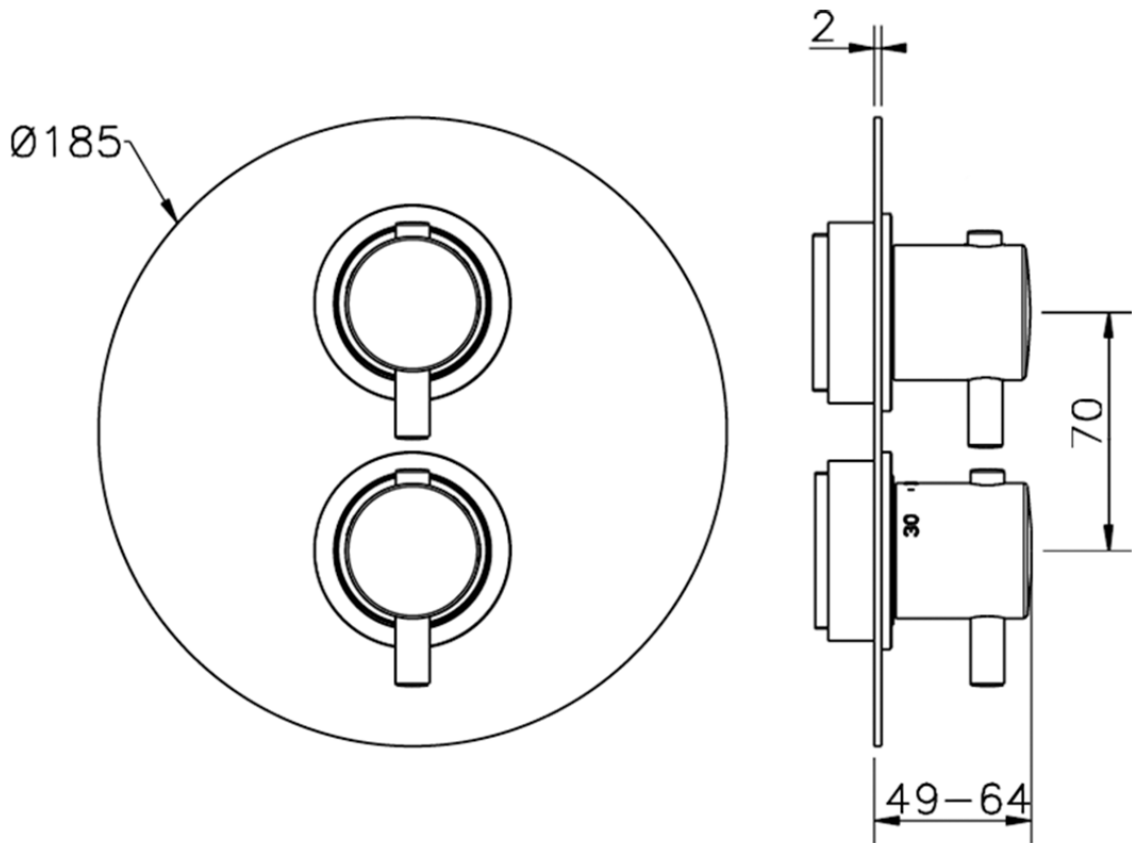

Exposed part for 1-outlet con.thermo.shower valve NUOVA KIRUNA_K2007300

K2007300 <https://en.huberitalia.com/exposed-part-for-1-outlet-con-thermo-shower-valve-nuova-kiruna-k2007300>

Piastra/Plate/Plaque/Platte/Placa

2-3mm: XX 25-40 YY 76-91

10 mm: XX 16-31 YY 65-80

ZB007301

<https://en.huberitalia.com/1-outlet-concealed-thermostatic-shower-valve-concealed-zb007301>

2026-05-25