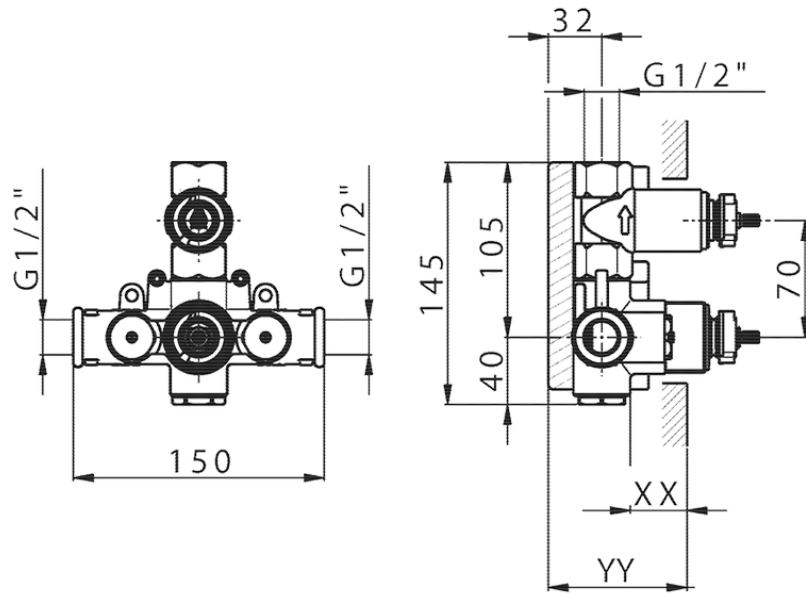

Exposed part for 1-outlet con.thermo.shower valve NUOVA KIRUNA_K2007300

K2007300 <https://en.huberitalia.com/exposed-part-for-1-outlet-con-thermo-shower-valve-nuova-kiruna-k2007300>

Piastra/Plate/Plaque/Platte/Placa

2-3mm: XX 25-40 YY 76-91

10 mm: XX 16-31 YY 65-80

ZB007301

<https://en.huberitalia.com/1-outlet-concealed-thermostatic-shower-valve-concealed-zb007301>

2026-05-25