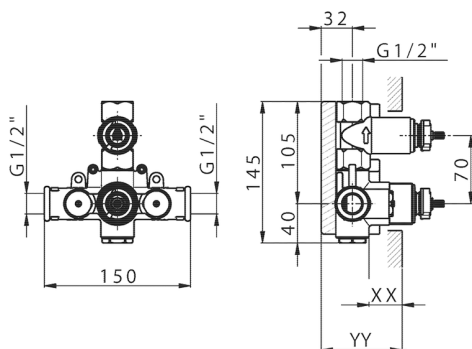

1-outlet Concealed thermostatic shower valve, with stopvalve, without trim kit

AVAILABLE FINISHINGS

04 04 Without finishing

CHARACTERISTICS

Installation **Concealed**

Cartridge Spare Parts **24.04A.PP**

8x20 Plus P Thermostatic Valve

Concealed **1**

Piastra/Plate/Plaque/Platte/Placa

2-3mm: XX 25-40 YY 76-91

10 mm: XX 16-31 YY 65-80

Thermostatic

The Huber thermostatic is your personal water manager, helping you to handle, control and save water and energy.