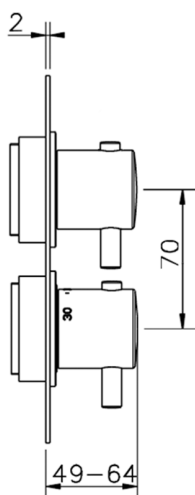

Exposed part for 1-outlet con.thermo.shower valve NUOVA KIRUNA_K2007300

MODEL **K2007300**

Exposed part for 1-outlet thermostatic mixer, with stopvalve, without concealed part, for item ZB007301

AVAILABLE FINISHINGS

-  **21** 21 Chrome
-  **26** 26 Old Copper
-  **2F** 2W Brushed Gold
-  **2W** 2F Brushed Nickel
-  **40** 40 Matt Black
-  **4Q** 4Q Matt White

CHARACTERISTICS

Installation **Concealed**
 Required concealed parts **ZB007301**

1-outlet Concealed thermostatic shower valve, with stopvalve, without trim kit

AVAILABLE FINISHINGS

04 04 Without finishing

CHARACTERISTICS

Installation **Concealed**

Cartridge Spare Parts **24.04A.PP**

8x20 Plus P Thermostatic Valve

Concealed **1**

Piastra/Plate/Plaque/Platte/Placa

2-3mm: XX 25-40 YY 76-91

10 mm: XX 16-31 YY 65-80

Thermostatic

The Huber thermostatic is your personal water manager, helping you to handle, control and save water and energy.