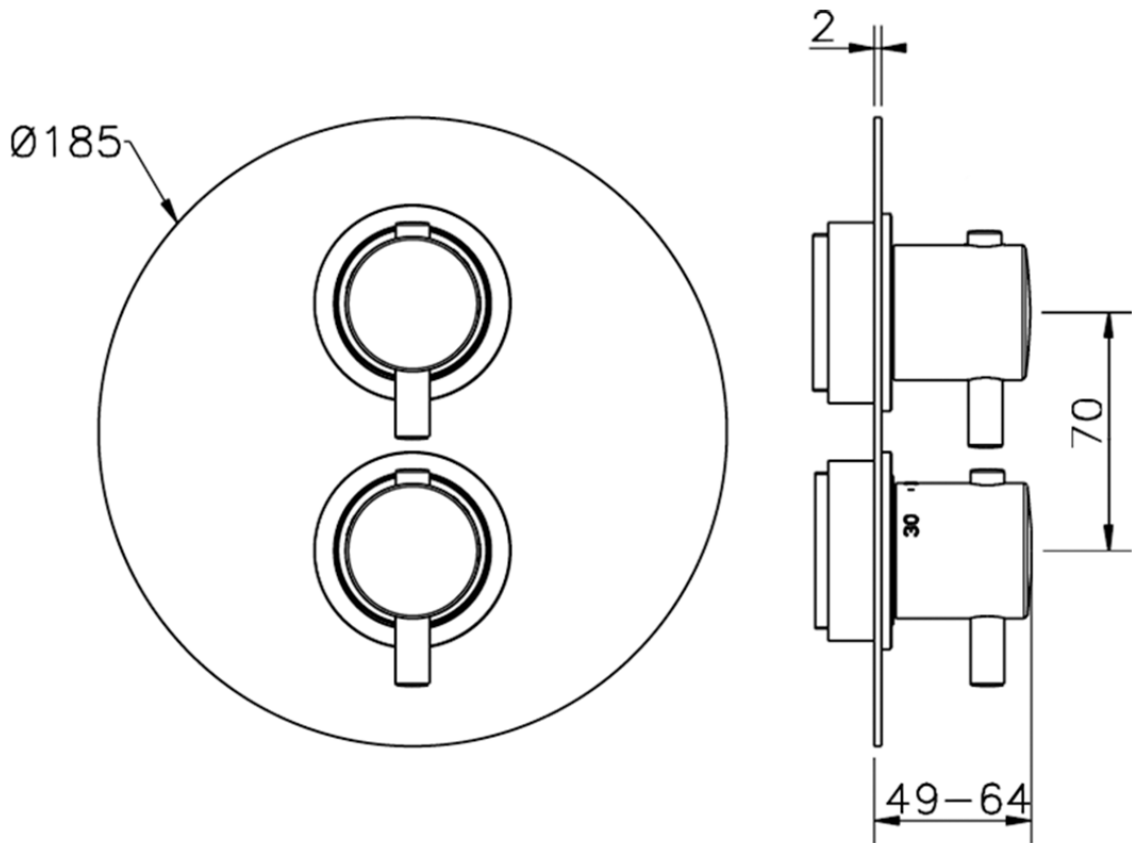

Exposed part for 1-outlet con.thermo.shower valve NUOVA KIRUNA_K2007300

K2007300 <https://en.huberitalia.com/exposed-part-for-1-outlet-con-thermo-shower-valve-nuova-kiruna-k2007300>

Piastra/Plate/Plaque/Platte/Placa

2-3mm: XX 25-40 YY 76-91

10 mm: XX 16-31 YY 65-80

ZB007301

<https://en.huberitalia.com/1-outlet-concealed-thermostatic-shower-valve-concealed-zb007301>

2026-06-30