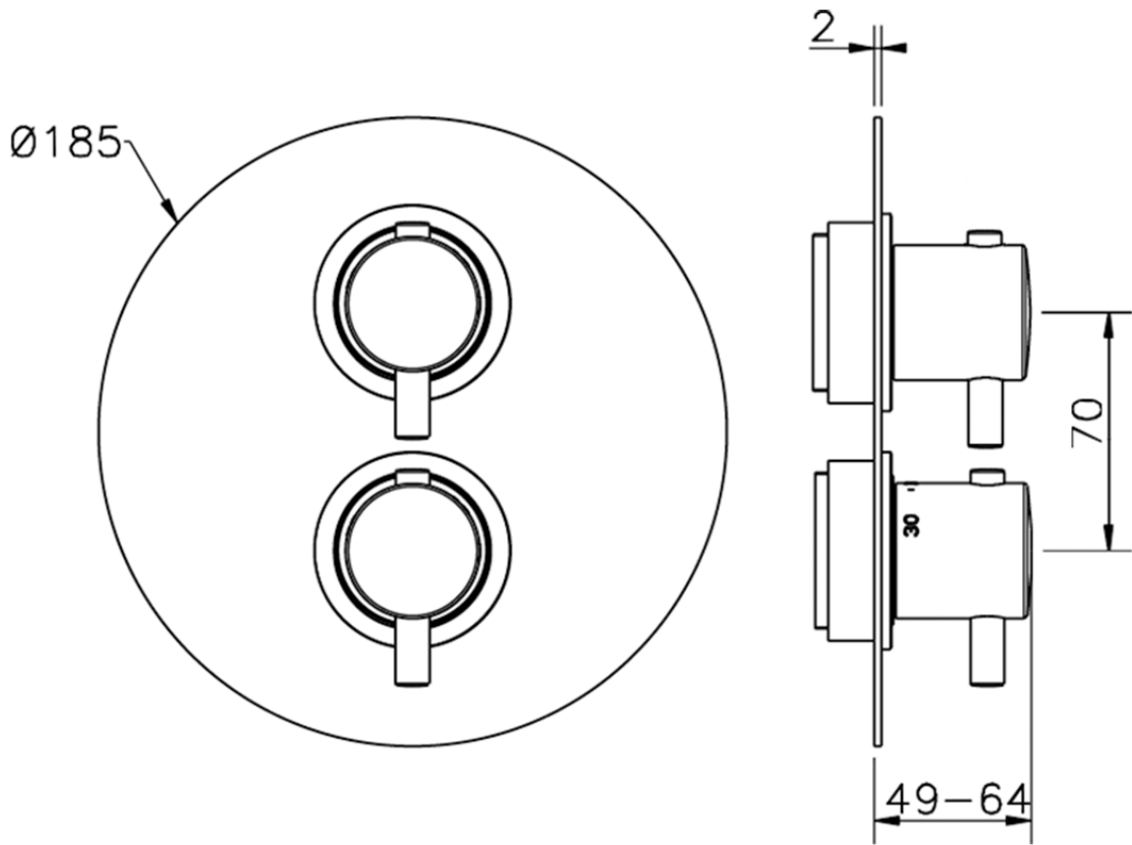

Exposed part for 1-outlet con.thermo.shower valve NUOVA KIRUNA_K2007300

K2007300 <https://en.huberitalia.com/exposed-part-for-1-outlet-con-thermo-shower-valve-nuova-kiruna-k2007300>

Piastra/Plate/Plaque/Platte/Placa

2-3mm: XX 25-40 YY 76-91

10 mm: XX 16-31 YY 65-80

ZB007301

<https://en.huberitalia.com/1-outlet-concealed-thermostatic-shower-valve-concealed-zb007301>

2026-04-10