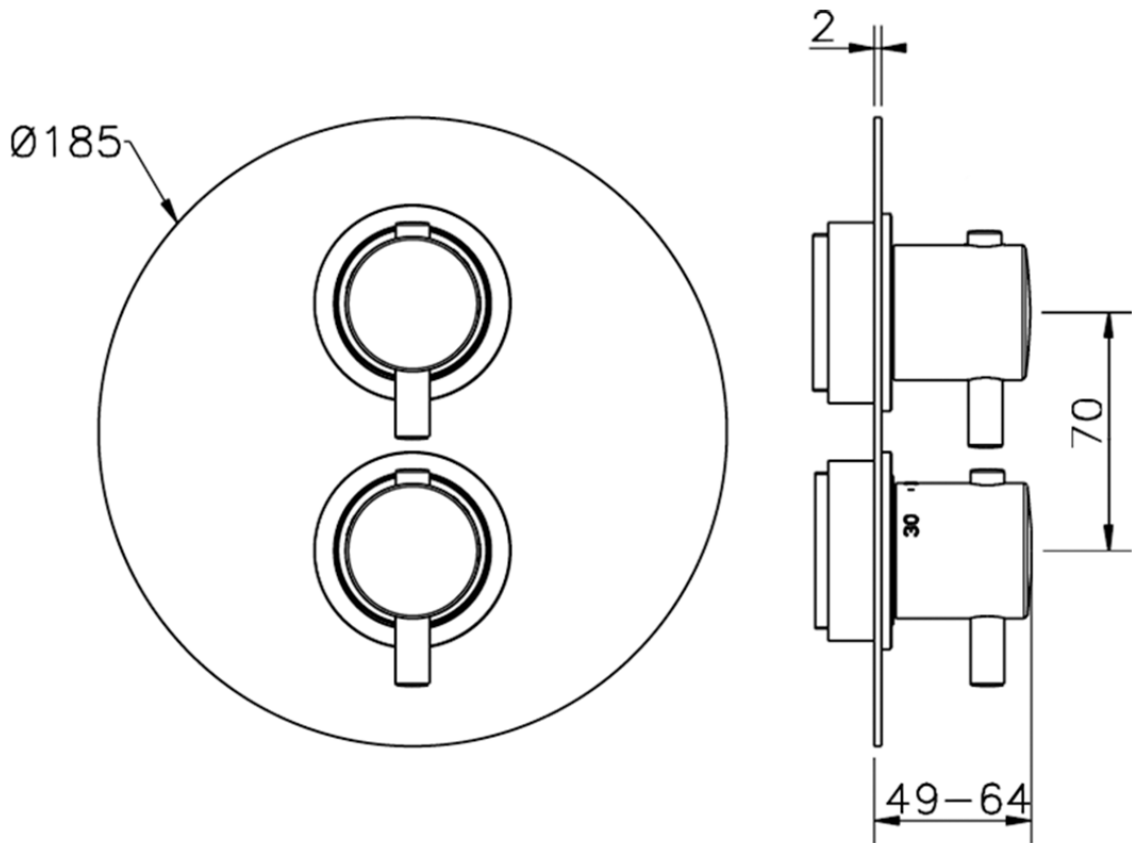

Exposed part for 1-outlet con.thermo.shower valve NUOVA KIRUNA_K2007300

K2007300 <https://en.huberitalia.com/exposed-part-for-1-outlet-con-thermo-shower-valve-nuova-kiruna-k2007300>

Piastra/Plate/Plaque/Platte/Placa

2-3mm: XX 25-40 YY 76-91

10 mm: XX 16-31 YY 65-80

ZB007301

<https://en.huberitalia.com/1-outlet-concealed-thermostatic-shower-valve-concealed-zb007301>

2026-06-19