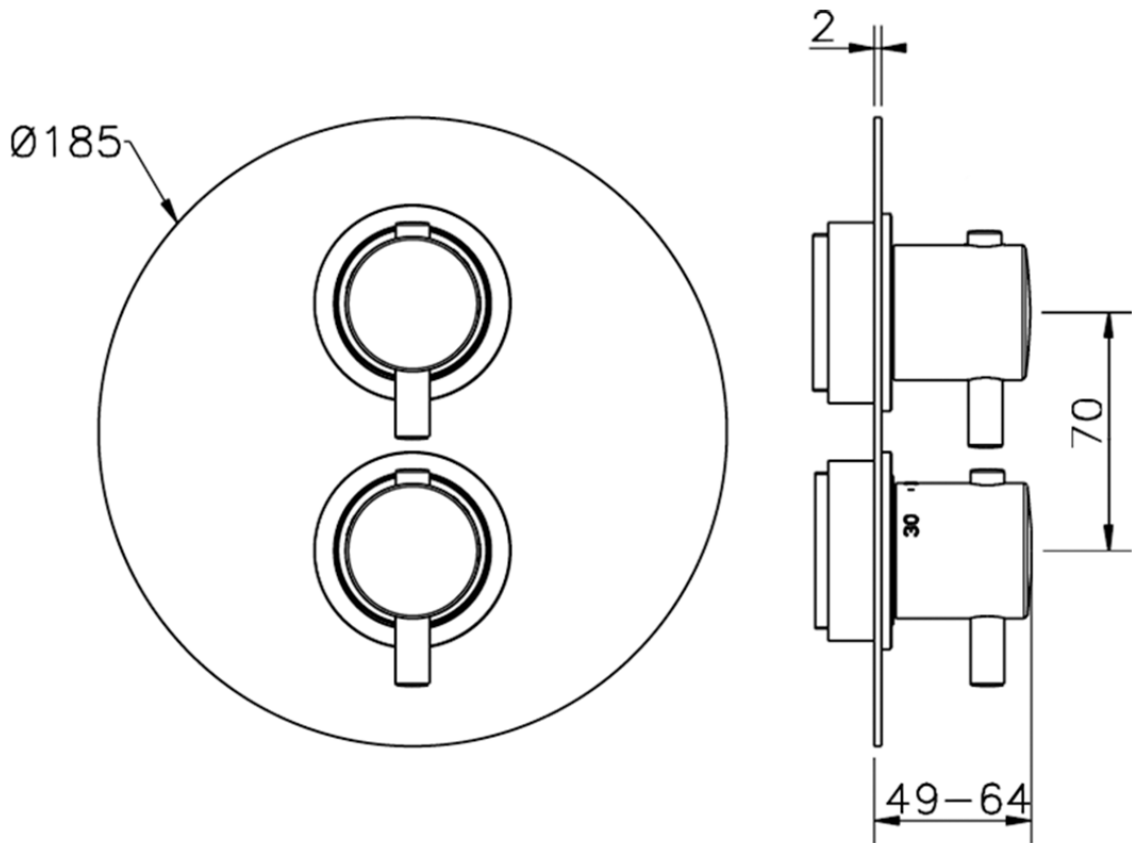

Exposed part for 1-outlet con.thermo.shower valve NUOVA KIRUNA_K2007300

K2007300 <https://en.huberitalia.com/exposed-part-for-1-outlet-con-thermo-shower-valve-nuova-kiruna-k2007300>

Piastra/Plate/Plaque/Platte/Placa

2-3mm: XX 25-40 YY 76-91

10 mm: XX 16-31 YY 65-80

ZB007301

<https://en.huberitalia.com/1-outlet-concealed-thermostatic-shower-valve-concealed-zb007301>

2026-06-21