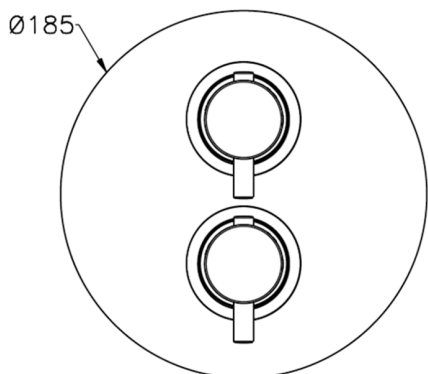

Exposed part for 1-outlet con.thermo.shower valve NUOVA KIRUNA_K2007300

MODEL **K2007300**

Exposed part for 1-outlet thermostatic mixer, with stopvalve, without concealed part, for item ZB007301

AVAILABLE FINISHINGS

-  **21** 21 Chrome
-  **26** 26 Old Copper
-  **2F** 2W Brushed Gold
-  **2W** 2F Brushed Nickel
-  **40** 40 Matt Black
-  **4Q** 4Q Matt White

CHARACTERISTICS

Installation **Concealed**
 Required concealed parts **ZB007301**

Concealed **1**

Piastra/Plate/Plaque/Platte/Placa

2-3mm: XX 25-40 YY 76-91

10 mm: XX 16-31 YY 65-80

Thermostatic

The Huber thermostatic is your personal water manager, helping you to handle, control and save water and energy.