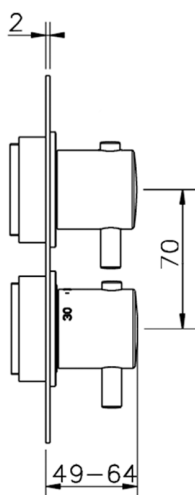

Exposed part for 1-outlet con.thermo.shower valve NUOVA KIRUNA_K2007300

MODEL **K2007300**

Exposed part for 1-outlet thermostatic mixer, with stopvalve, without concealed part, for item ZB007301

AVAILABLE FINISHINGS

-  **21** 21 Chrome
-  **26** 26 Old Copper
-  **2F** 2W Brushed Gold
-  **2W** 2F Brushed Nickel
-  **40** 40 Matt Black
-  **4Q** 4Q Matt White

CHARACTERISTICS

Installation **Concealed**
 Required concealed parts **ZB007301**

1-outlet Concealed thermostatic shower valve, with stopvalve, without trim kit

AVAILABLE FINISHINGS

CHARACTERISTICS

Installation **Concealed**

Cartridge Spare Parts **24.04A.PP**

8x20 Plus P Thermostatic Valve

Concealed **1**

Piastra/Plate/Plaque/Platte/Placa

2-3mm: XX 25-40 YY 76-91

10 mm: XX 16-31 YY 65-80

Thermostatic

The Huber thermostatic is your personal water manager, helping you to handle, control and save water and energy.