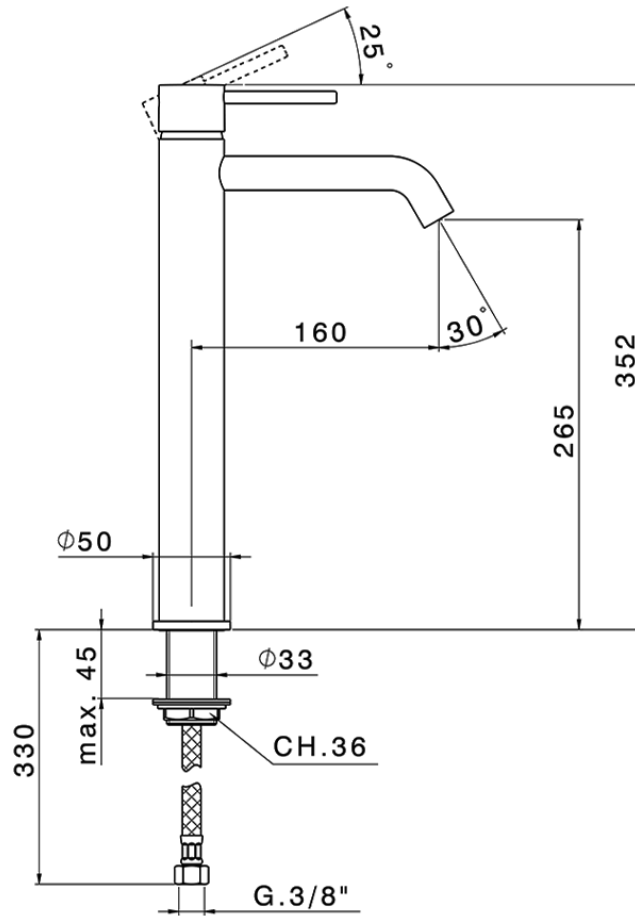

Single lever tall basin mixer NUOVA KIRUNA_K2004540

K2004540

<https://en.huberitalia.com/single-lever-tall-basin-mixer-nuova-kiruna-k2004540>

2025-04-25